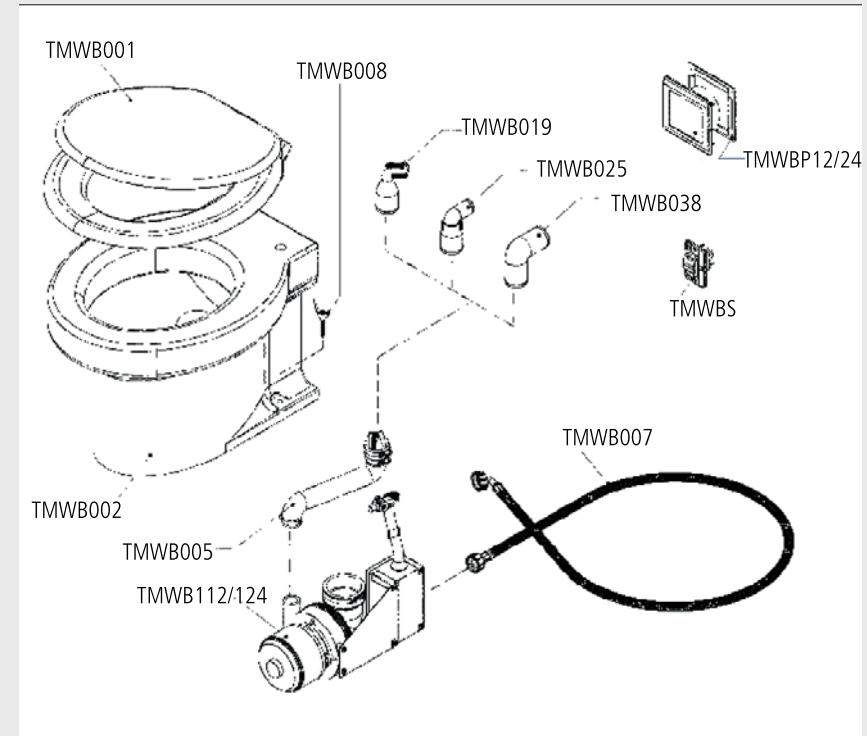

PRODUCT. NO	QUANTITY	DESCRIPTION
TMWB002	1	TMW bowl, glazed ceramics
TMWB001	1	Seatlid, synthetic, soft close, quick release
TMWB008	2	Mounting cap, screw cover white
TMWBP	1	Panel 12/24V Incl. frame+screw+gaskets
TMWBS	1	Rocker switch. Assembly white. Incl. Wire+plug
TMWB007	1	Water supply hose G3/4
TMWB019	1	Discharge 19mm. Needs hose clamp D20-32mm
TMWB025	1	Discharge 25mm. Needs hose clamp D32-50mm
TMWB038	1	Discharge 38mm. Needs hose clamp D32-50mm
TMWB005	1	Discharge tube incl. duckbill valve
TMWB011	1	Inlet elbow
TMWB112	1	Macerator 12V assembly complete, incl. pump and motor
TMWB124	1	Macerator 24V assembly complete, incl. pump and motor