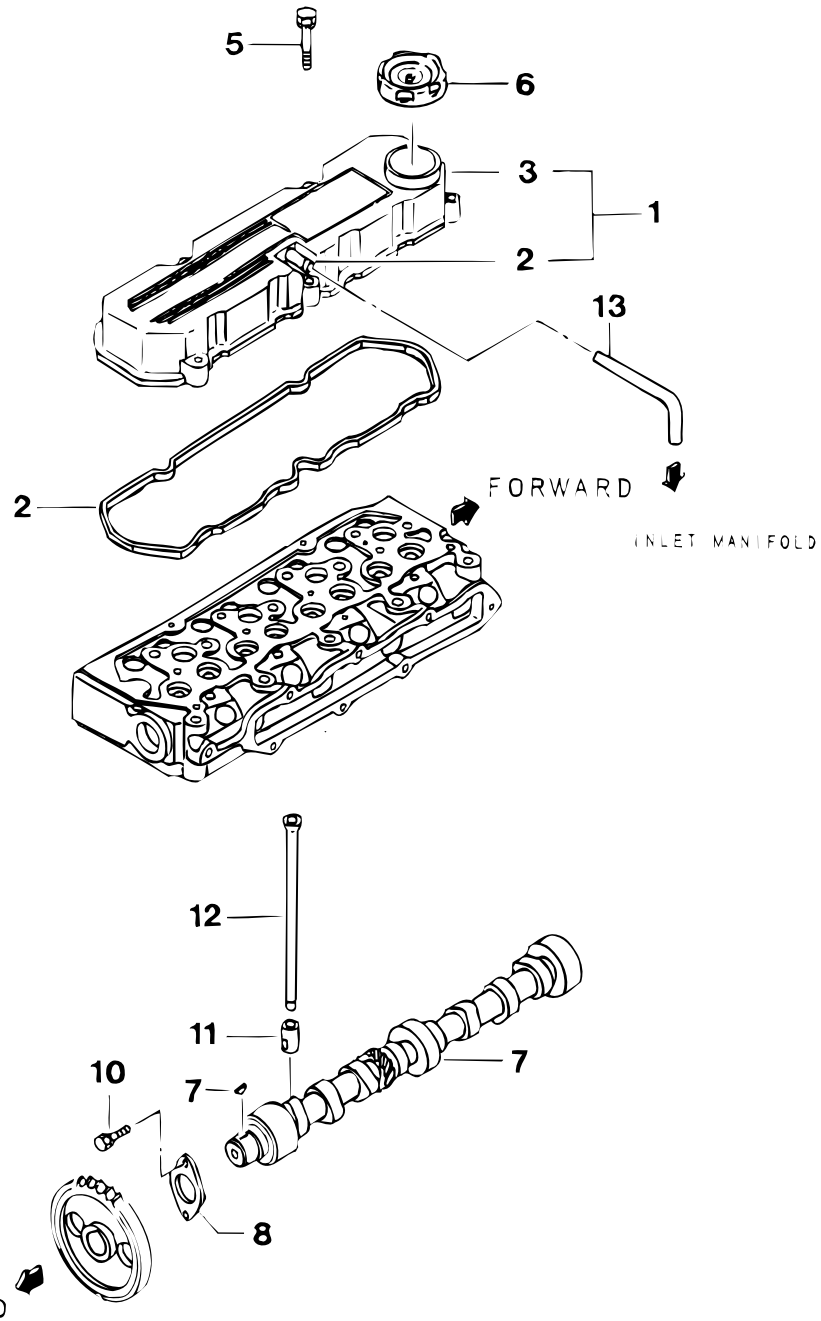

groep/ group	blz./ page	type	omschrijving/description	datum/date
2	5	M4.15 M4.17	Kleppendeksel + nokkenas Rocker cover + camshaft	3.1.00