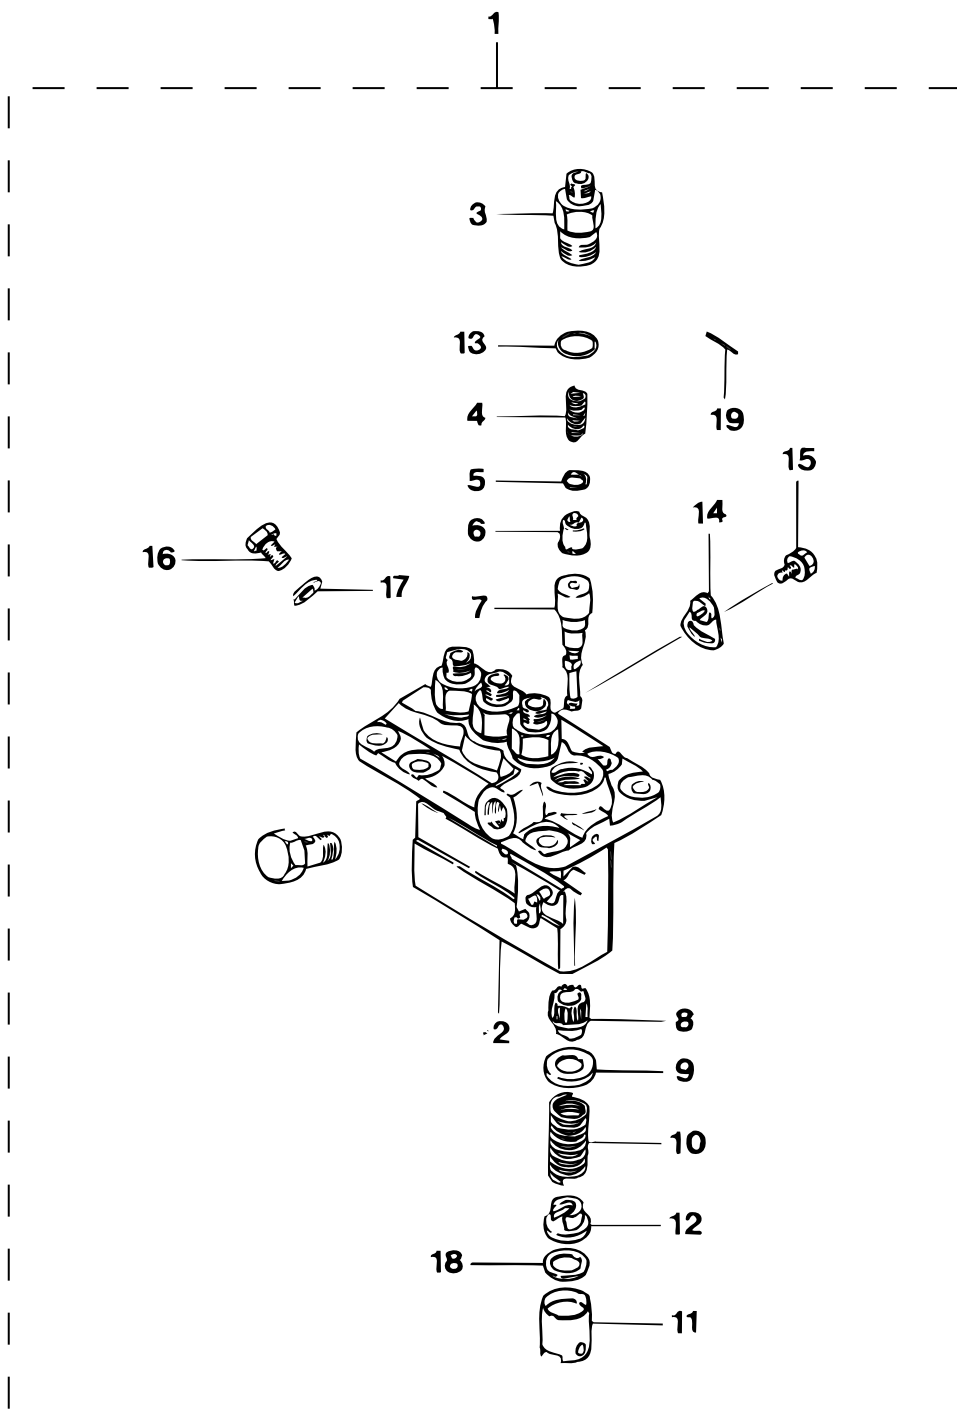

groep/ group	blz./ page	type	omschrijving/description	datum/date
6	3	M4.15 M4.17	Brandstofpomp Fuel pump	3.1.00