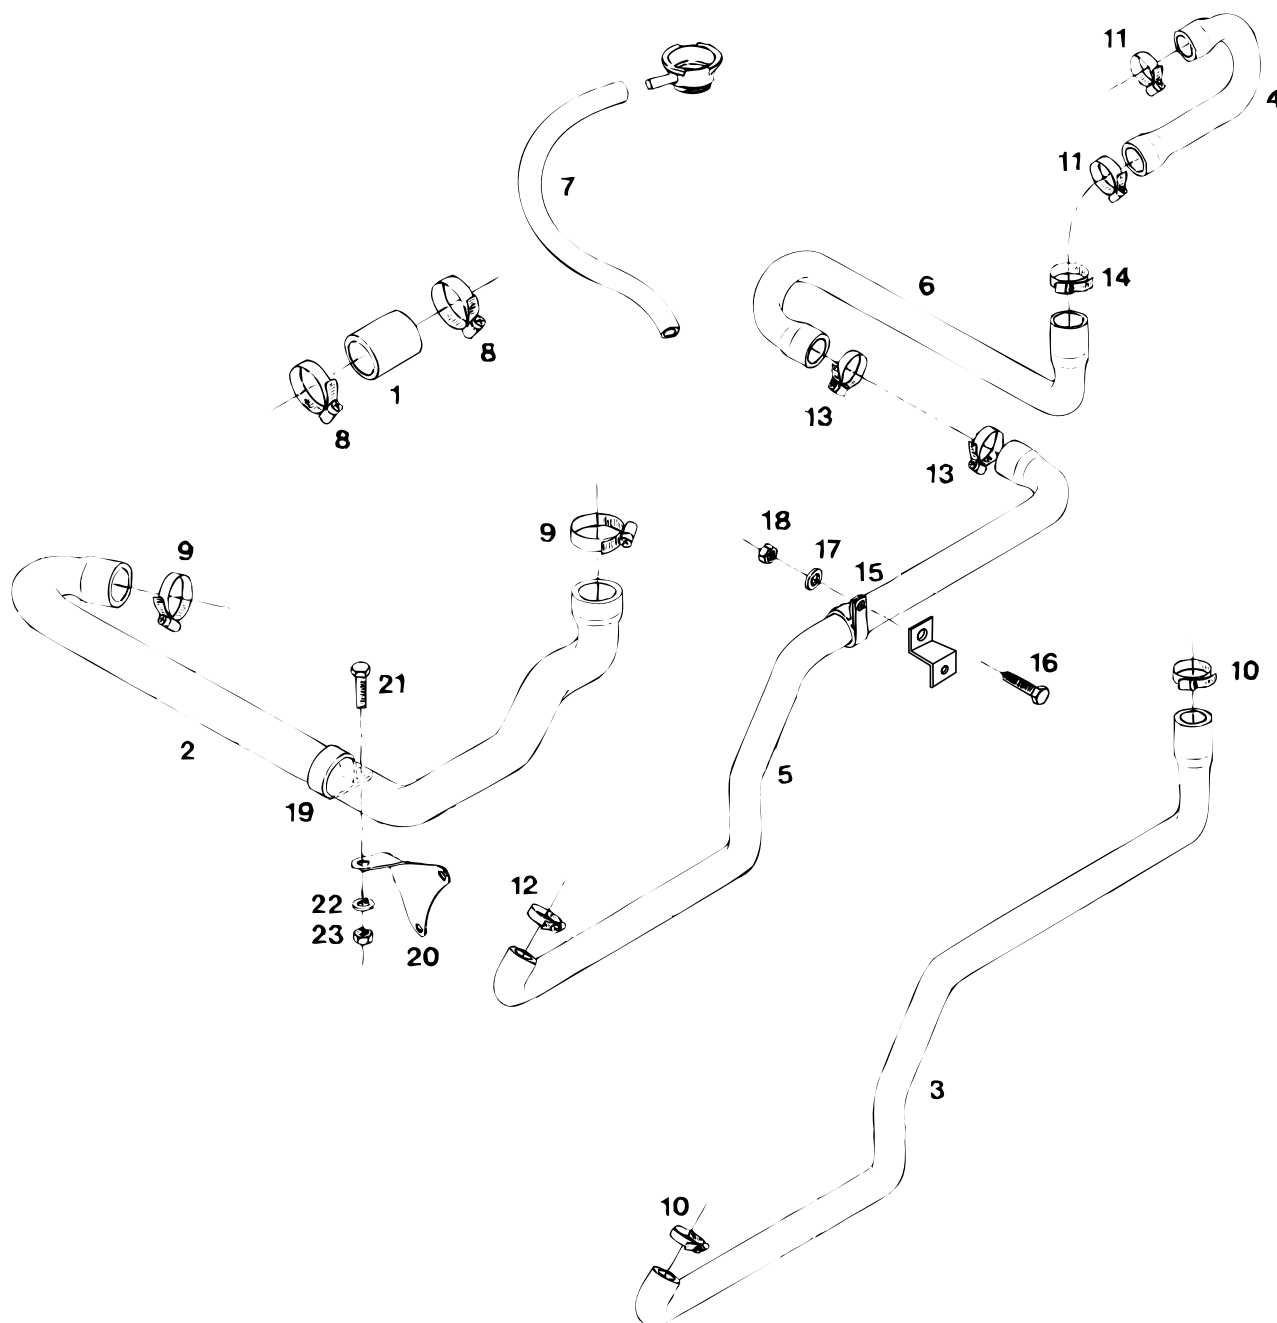

groep/ group	blz./ page	type	omschrijving/description	datum/date
3	5	M4.15 M4.17	Slangen Hoses	3.3.00

3