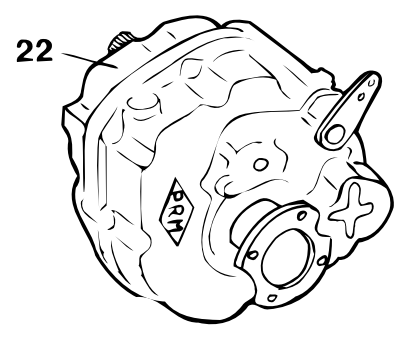

groep/ group	blz./ page	type	omschrijving/description	datum/date
5	1	M4.15 M4.17	Vlieg wielhuis Flywheel housing	3.1.00