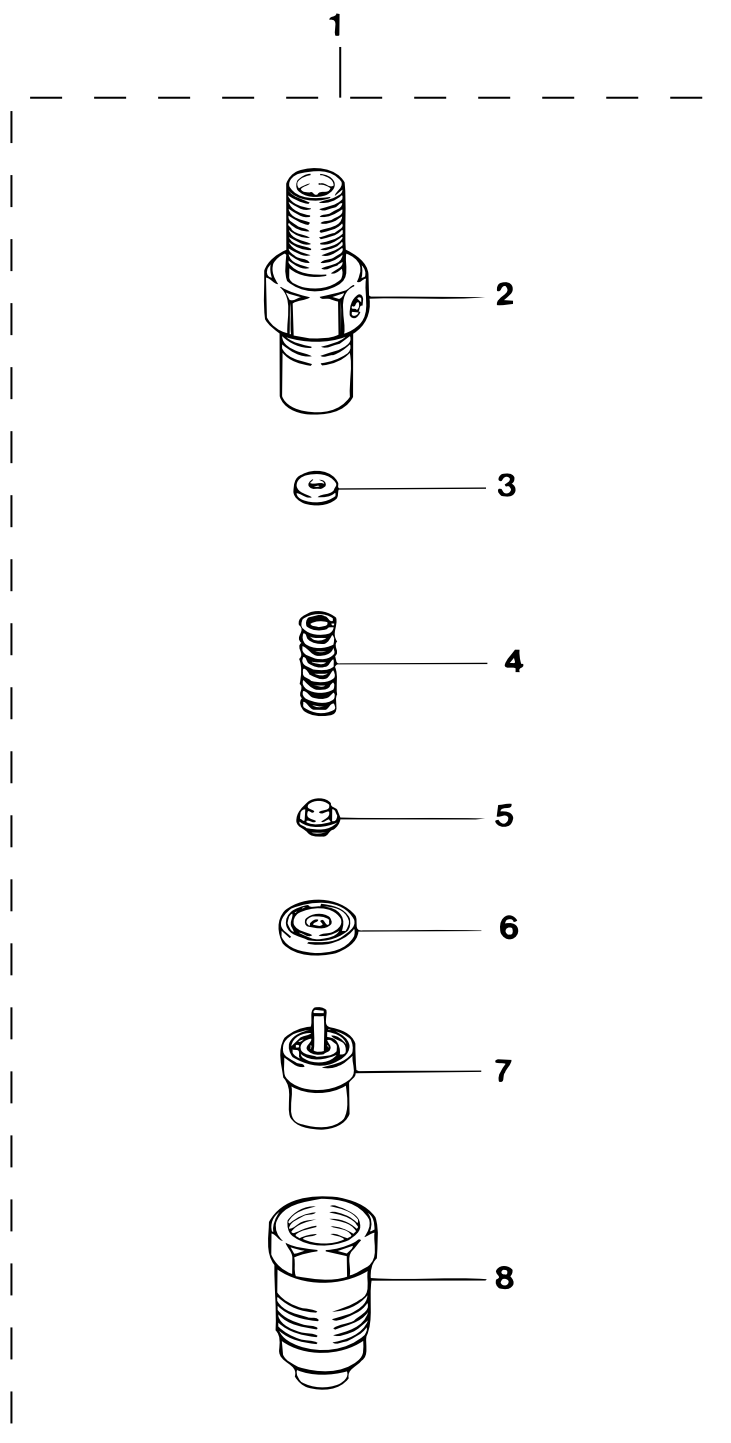

groep/ group	blz./ page	type	omschrijving/description	datum/date
6	4	M4.15 M4.17	Verstuiverhouder Nozzle holder	3.1.00