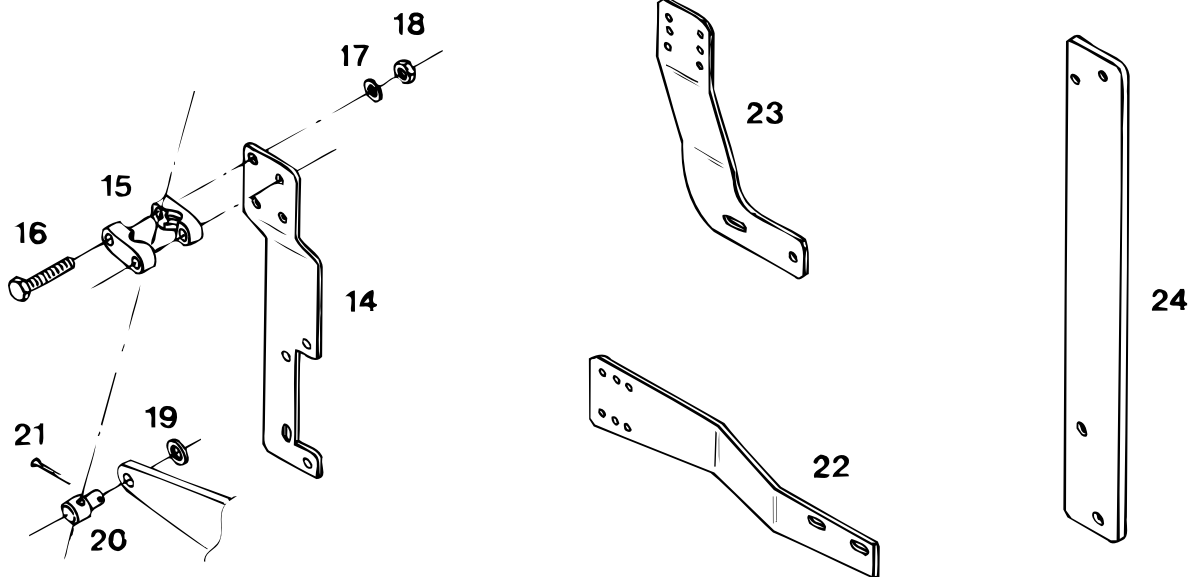

groep/ group	blz./ page	type	omschrijving/description	datum/date
4	5	M4.15 M4.17	Bediening Controls	3.3.00