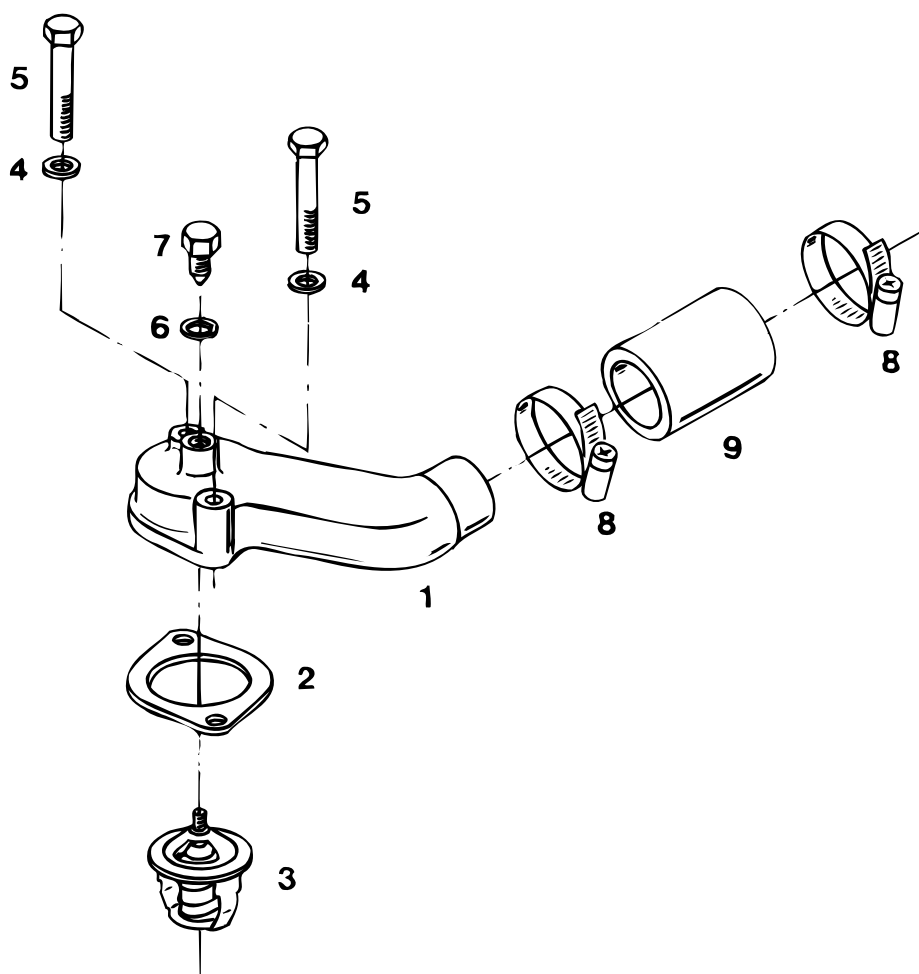

groep/ group	blz./ page	type	omschrijving/description	datum/date
3	4	M4.15 M4.17	Thermostaathuis Thermostat housing	3.3.00