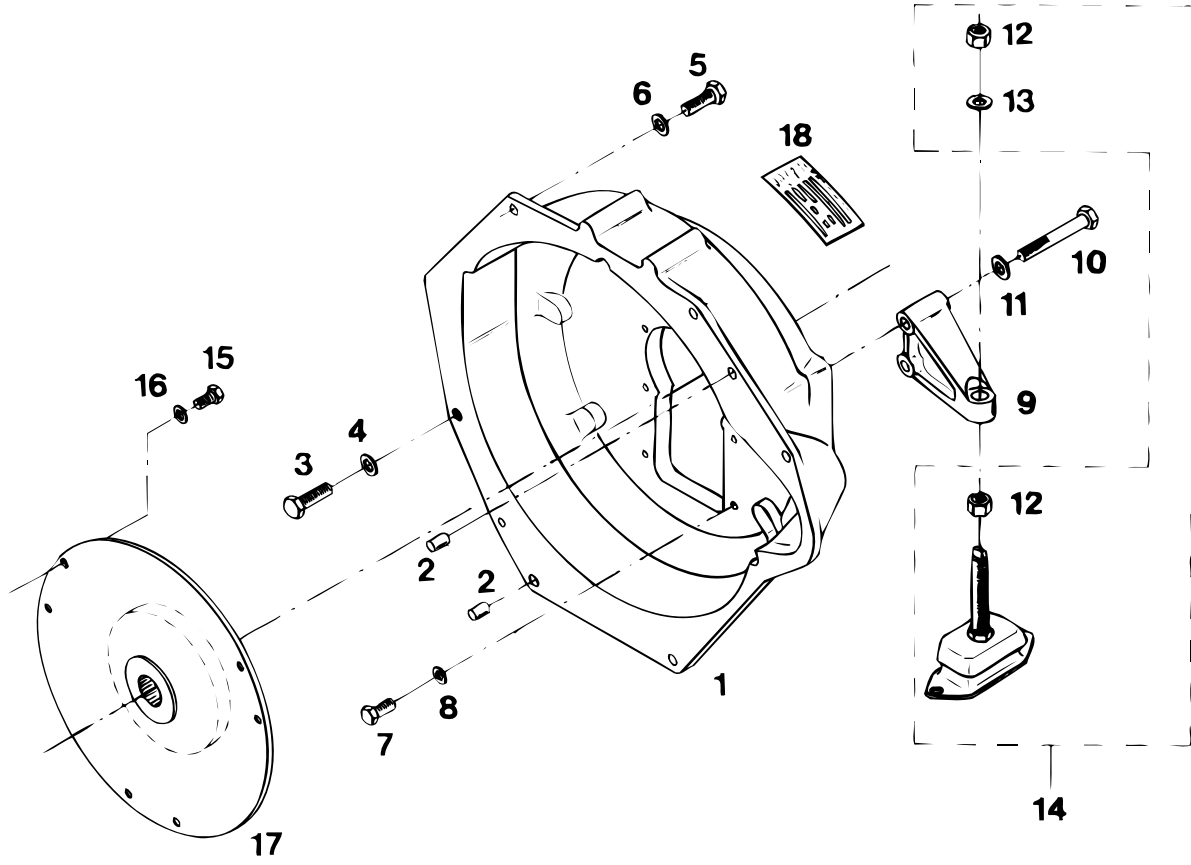

groep/ group	blz./ page	type	omschrijving/description	datum/date
5	1	M4.15 M4.17	Vlieg wielhuis Flywheel housing	3.1.00