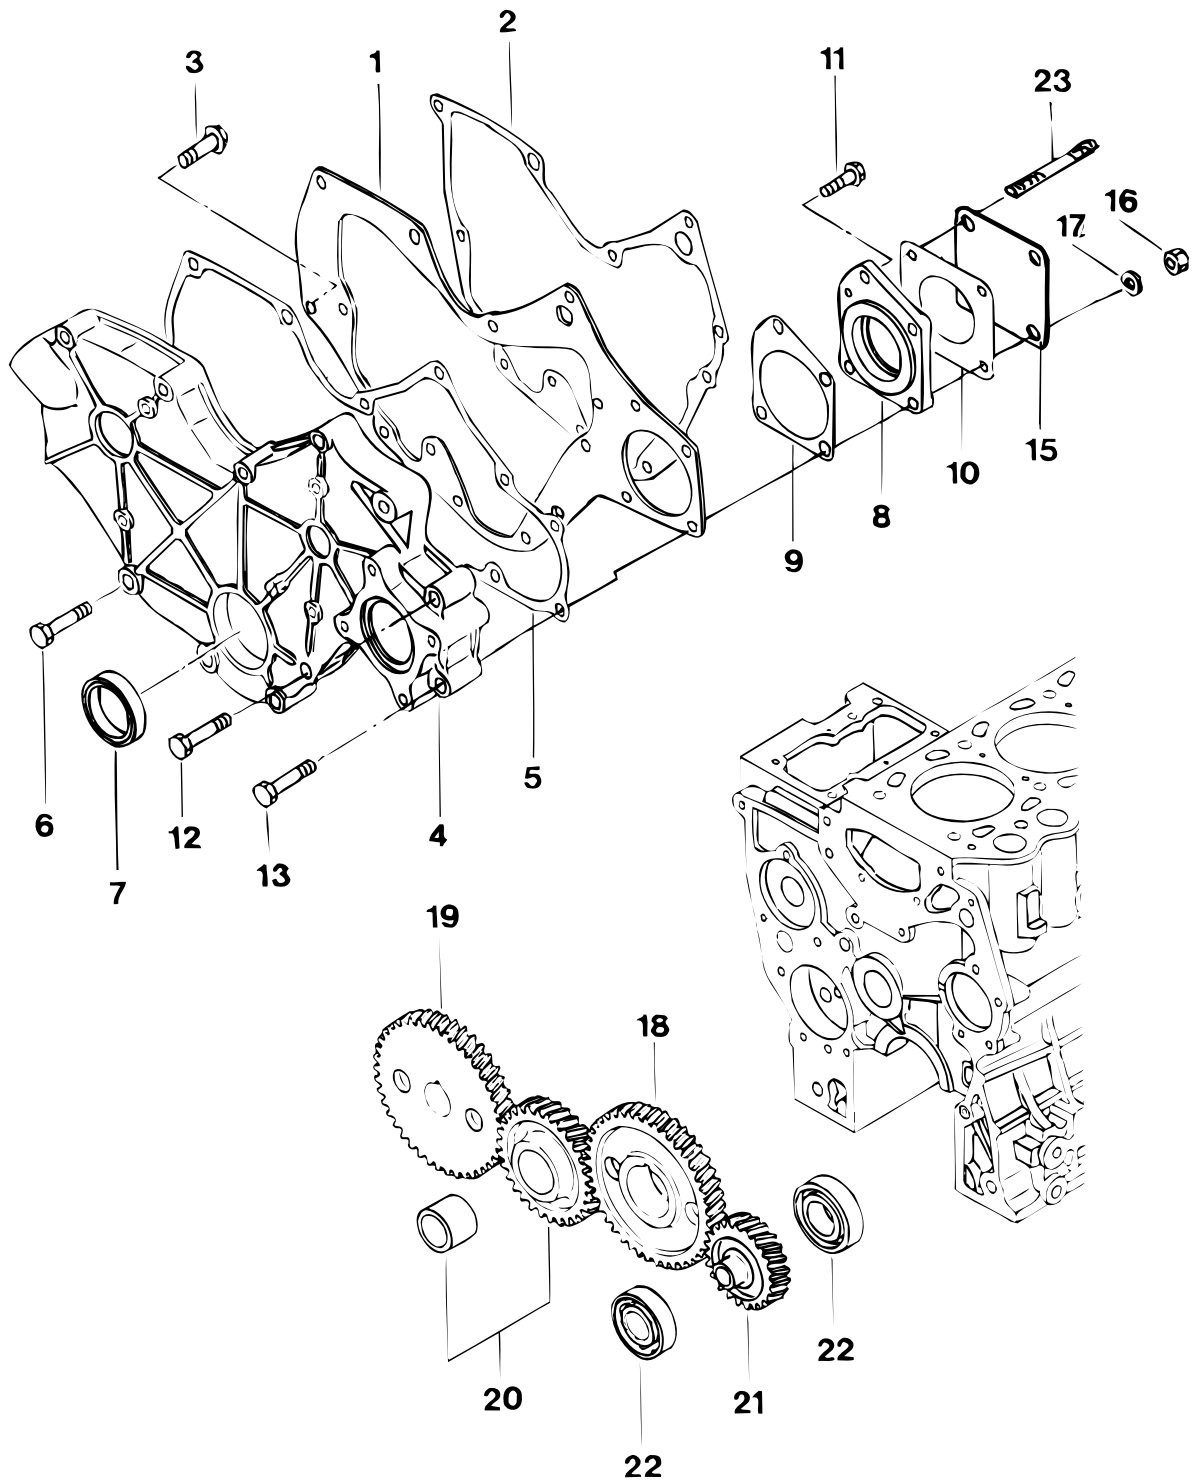

groep/ group	blz./ page	type	omschrijving/description	datum/date
2	6	M4.15 M4.17	PTO PTO	3.3.00