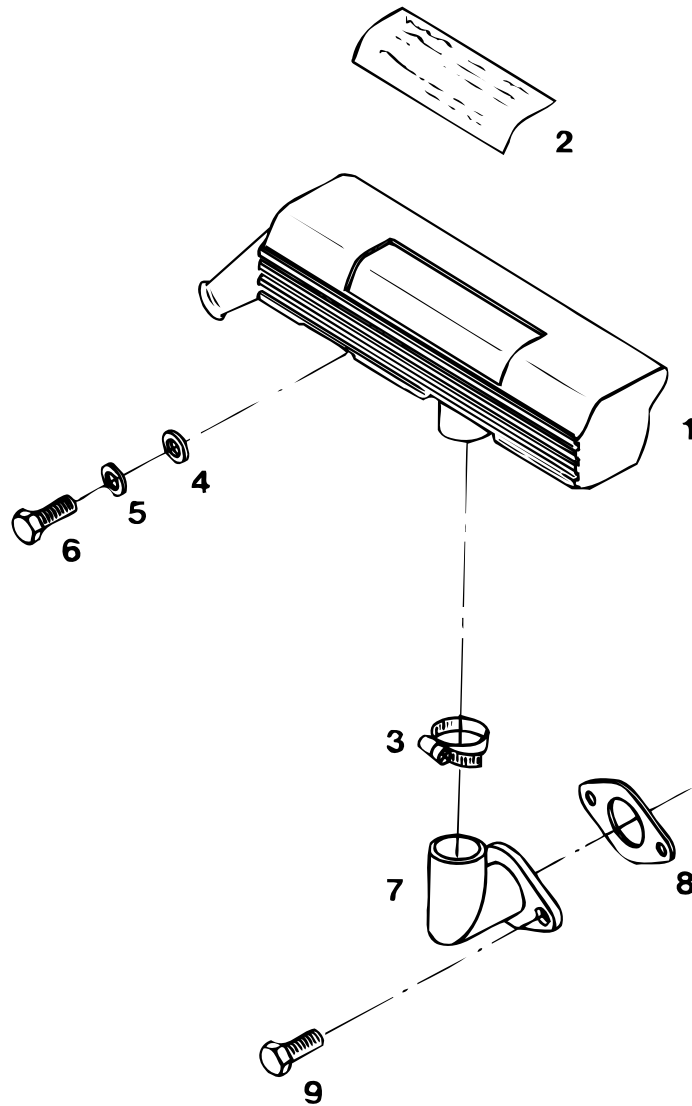

groep/ group	blz./ page	type	omschrijving/description	datum/date
3	6	M4.15 M4.17	Luchtinlaatkast Air intake housing	3.3.00