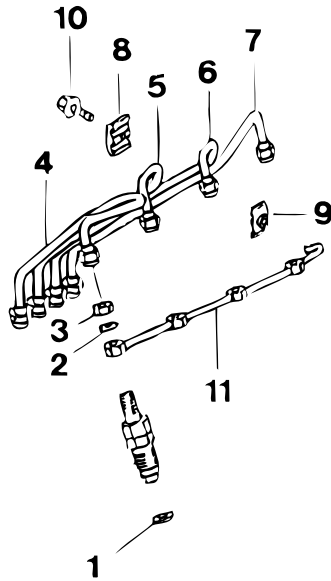

groep/ group	blz./ page	type	omschrijving/description	datum/date
6	2	M4.15 M4.17	Brandstofleidingen Fuel pipes	3.1.00