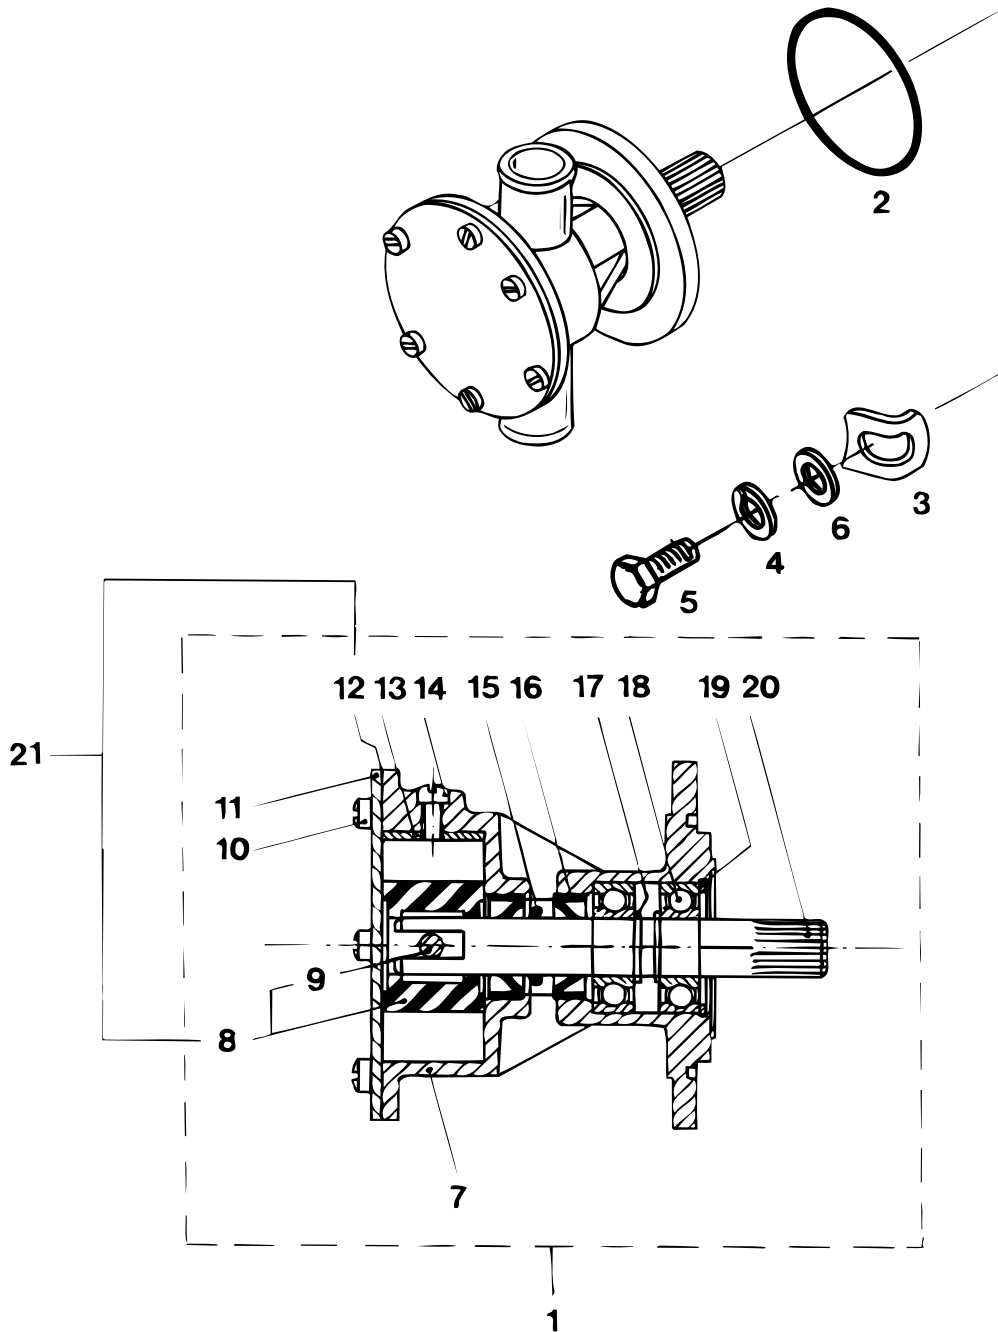

groep/ group	blz./ page	type	omschrijving/description	datum/date
3	7	M4.15 M4.17	Zeewaterpomp Seawater pump	3.3.00