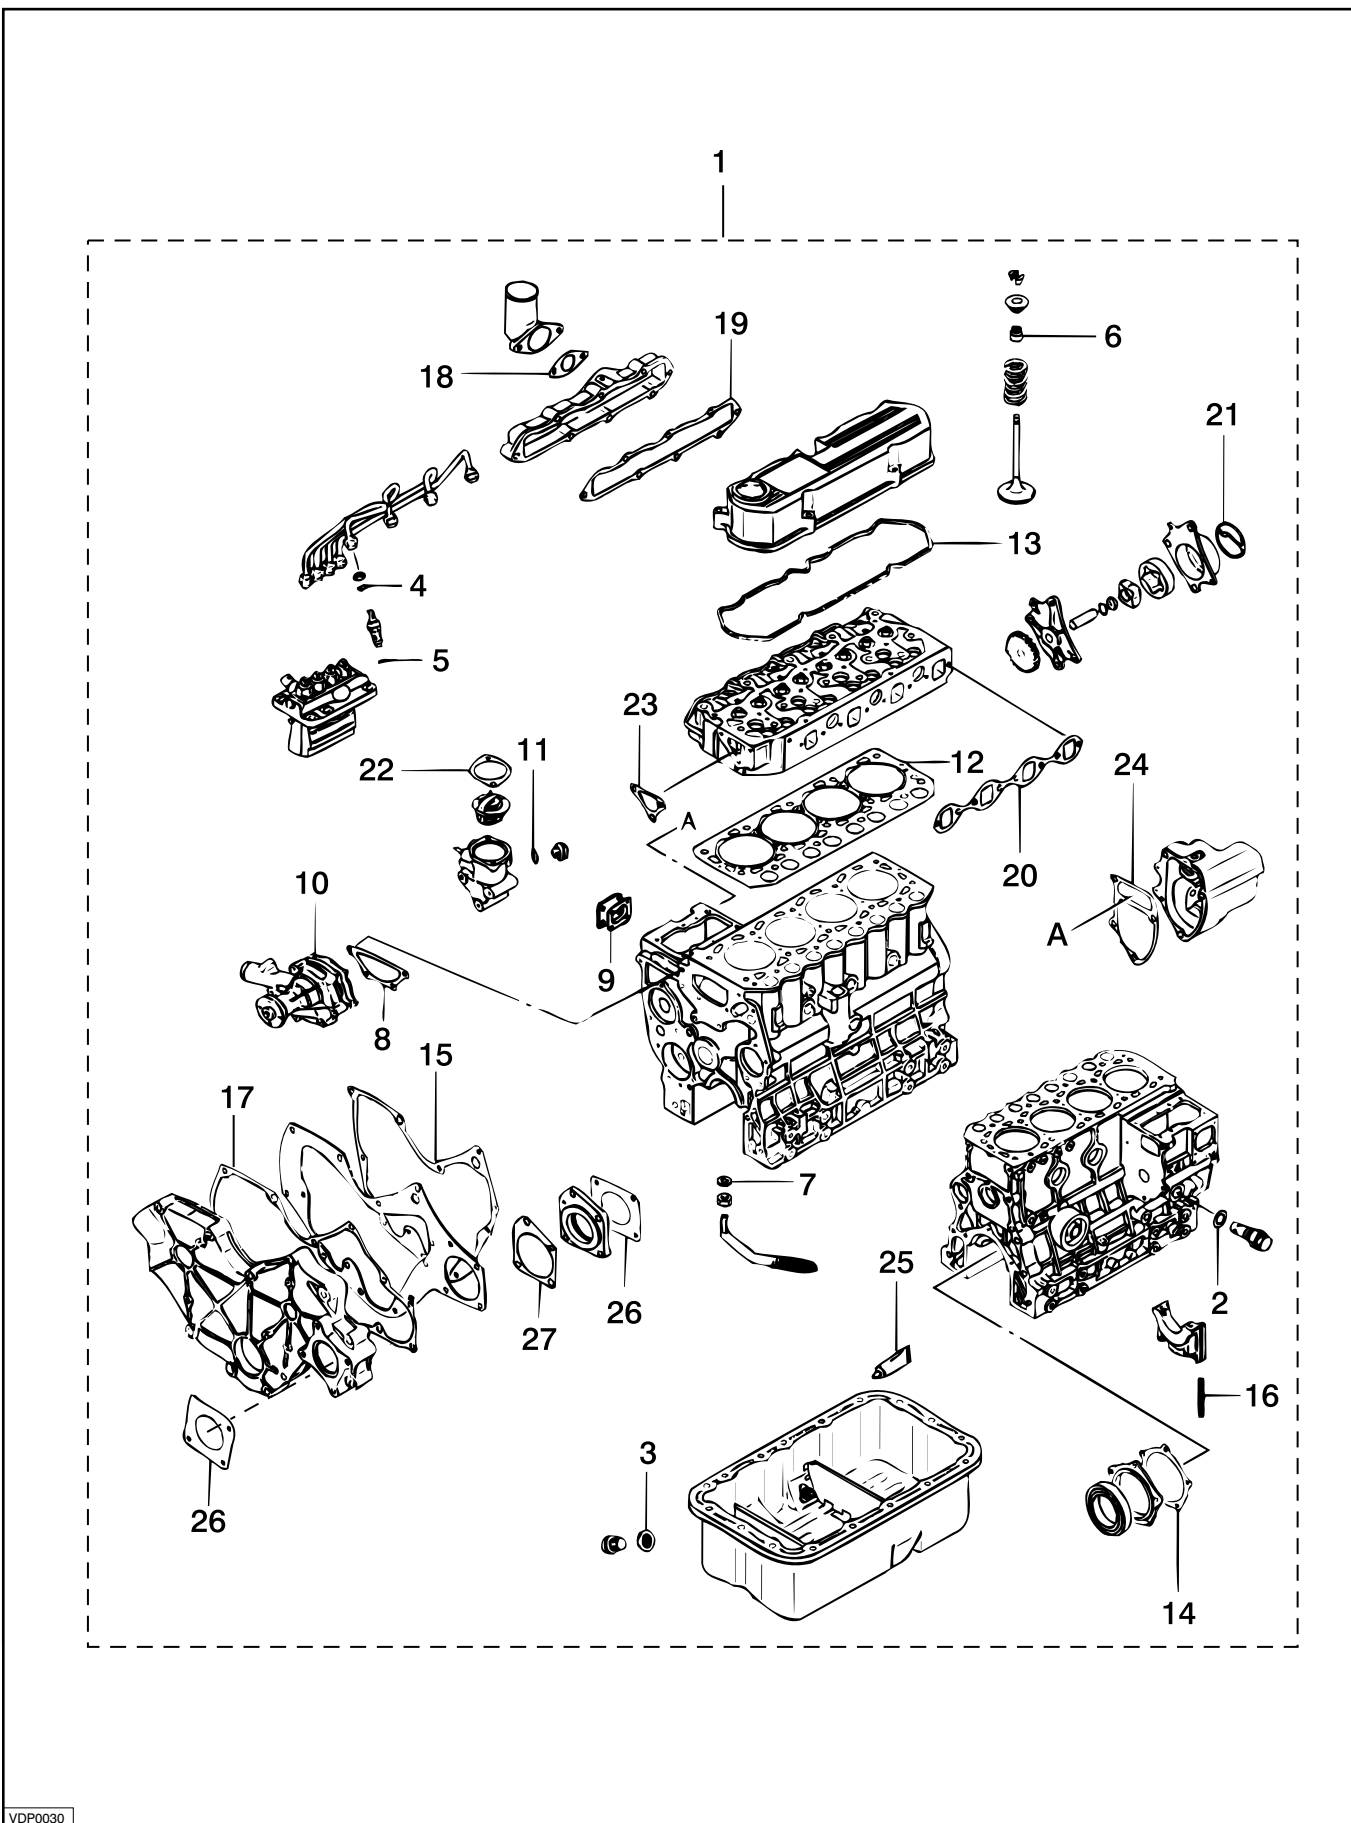

groep/ group	blz./ page	type	omschrijving/description	datum/date
2	9	M4.15 M4.17	Revisie pakkingset Overhaul gasket kit	3.1.00