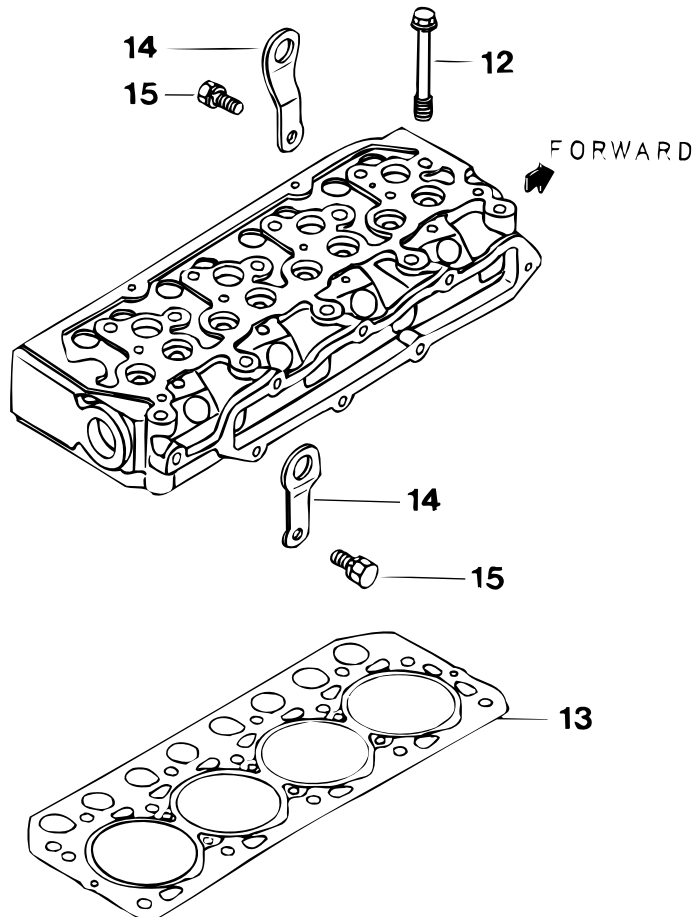

groep/ group	blz./ page	type	omschrijving/description	datum/date
2	4	M4.15 M4.17	Cilinderkop Cylinder head	3.1.00