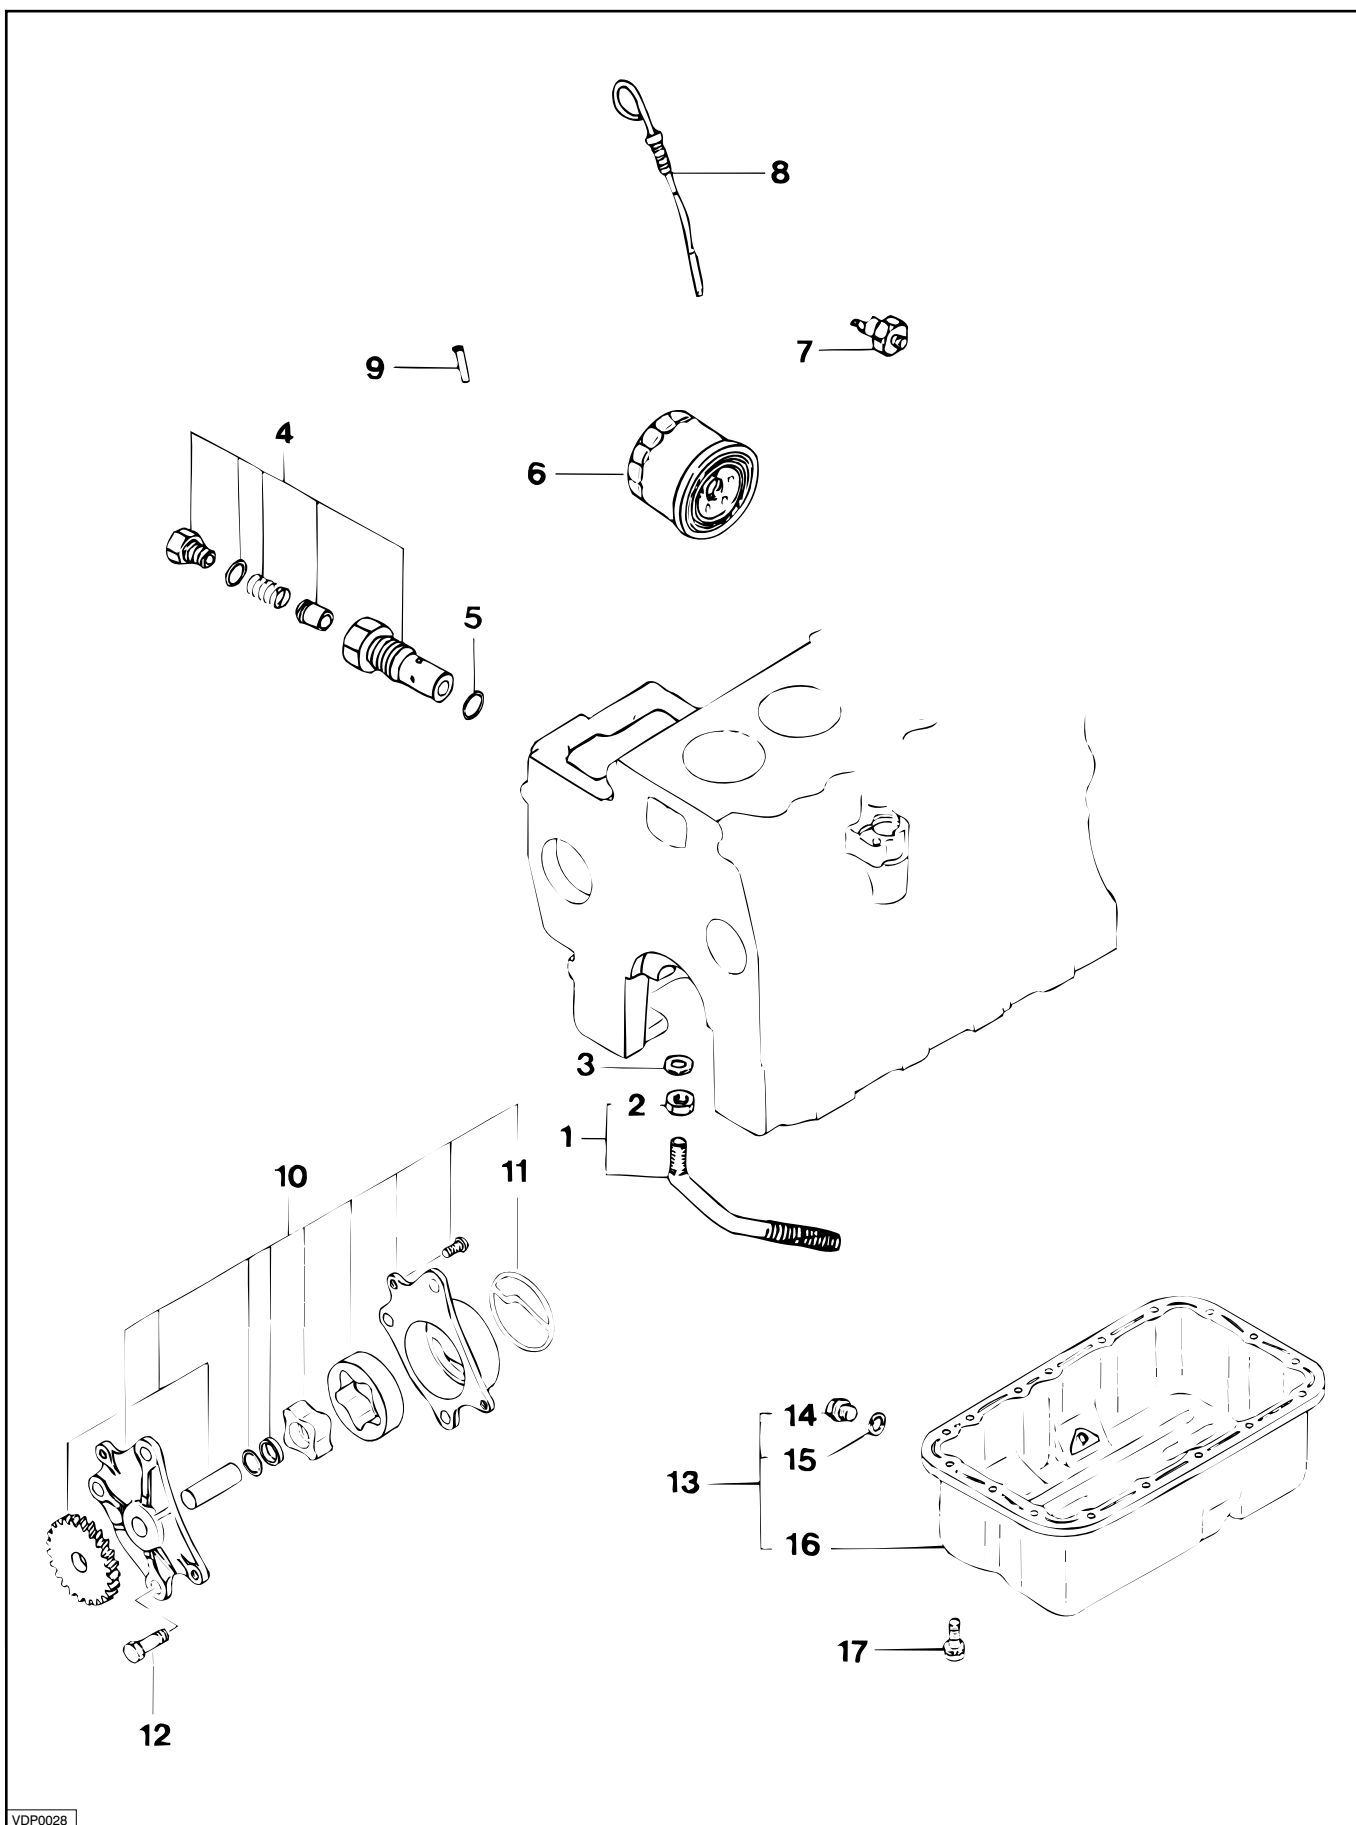

groep/ group	blz./ page	type	omschrijving/description	datum/date
2	7	M4.15 M4.17	Carterpan + oliepomp Oil pan + oil pump	3.3.00