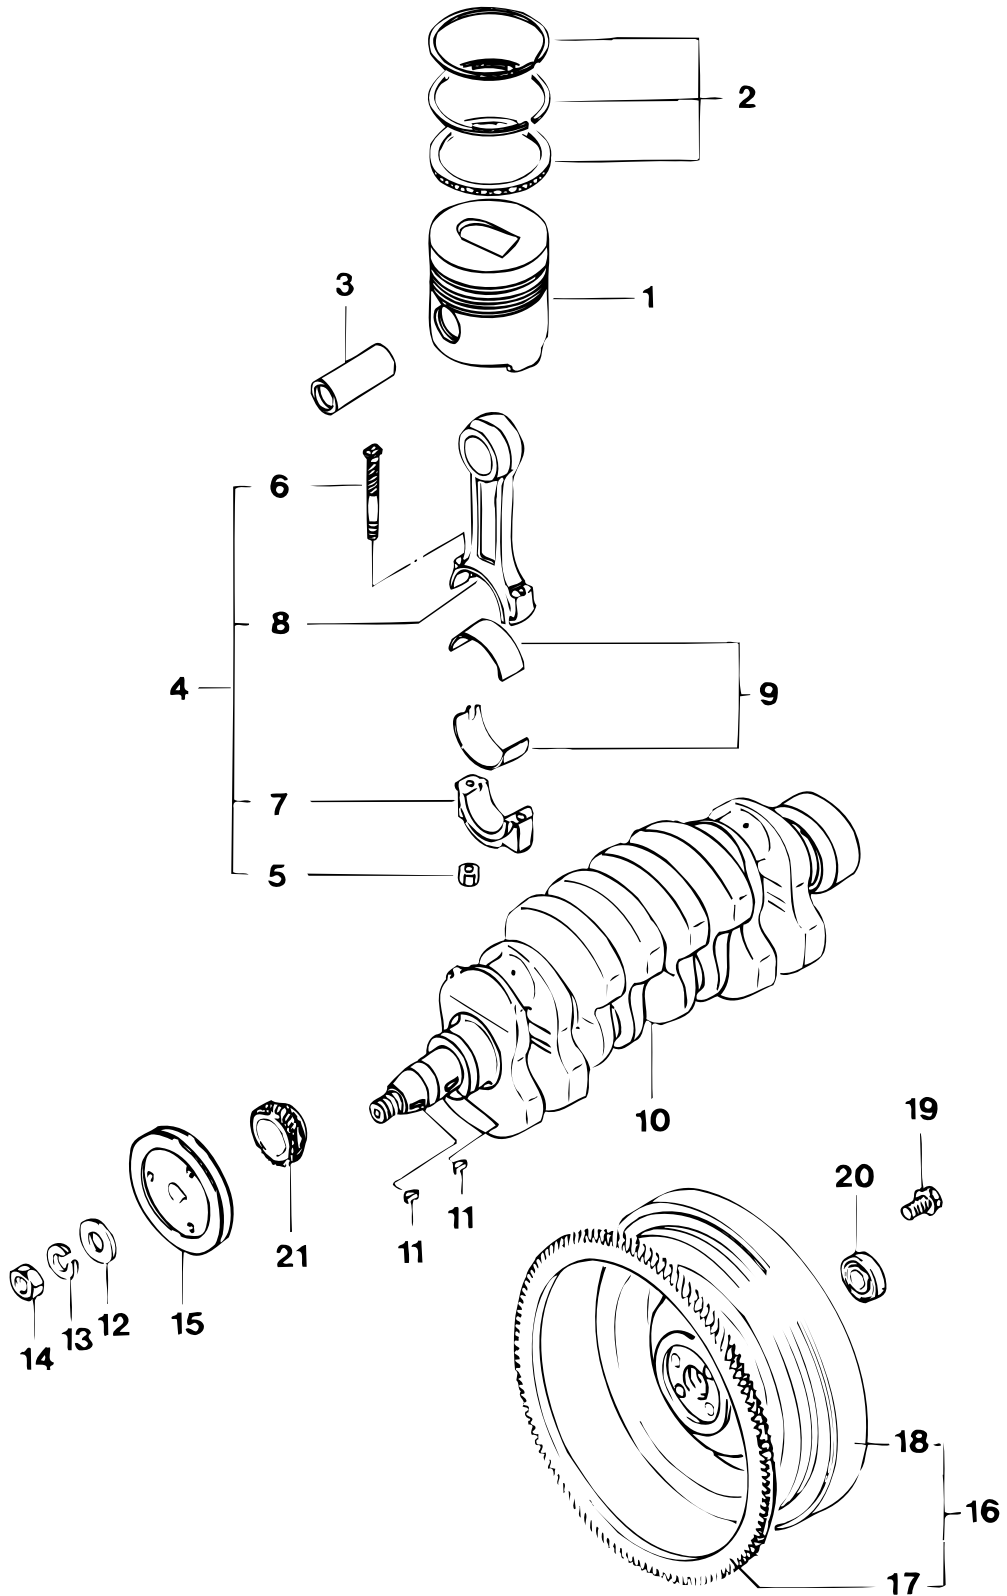

groep/ group	blz./ page	type	omschrijving/description	datum/date
2	2	M4.15 M4.17	Krukas + zuiger Crankshaft + piston	3.1.00