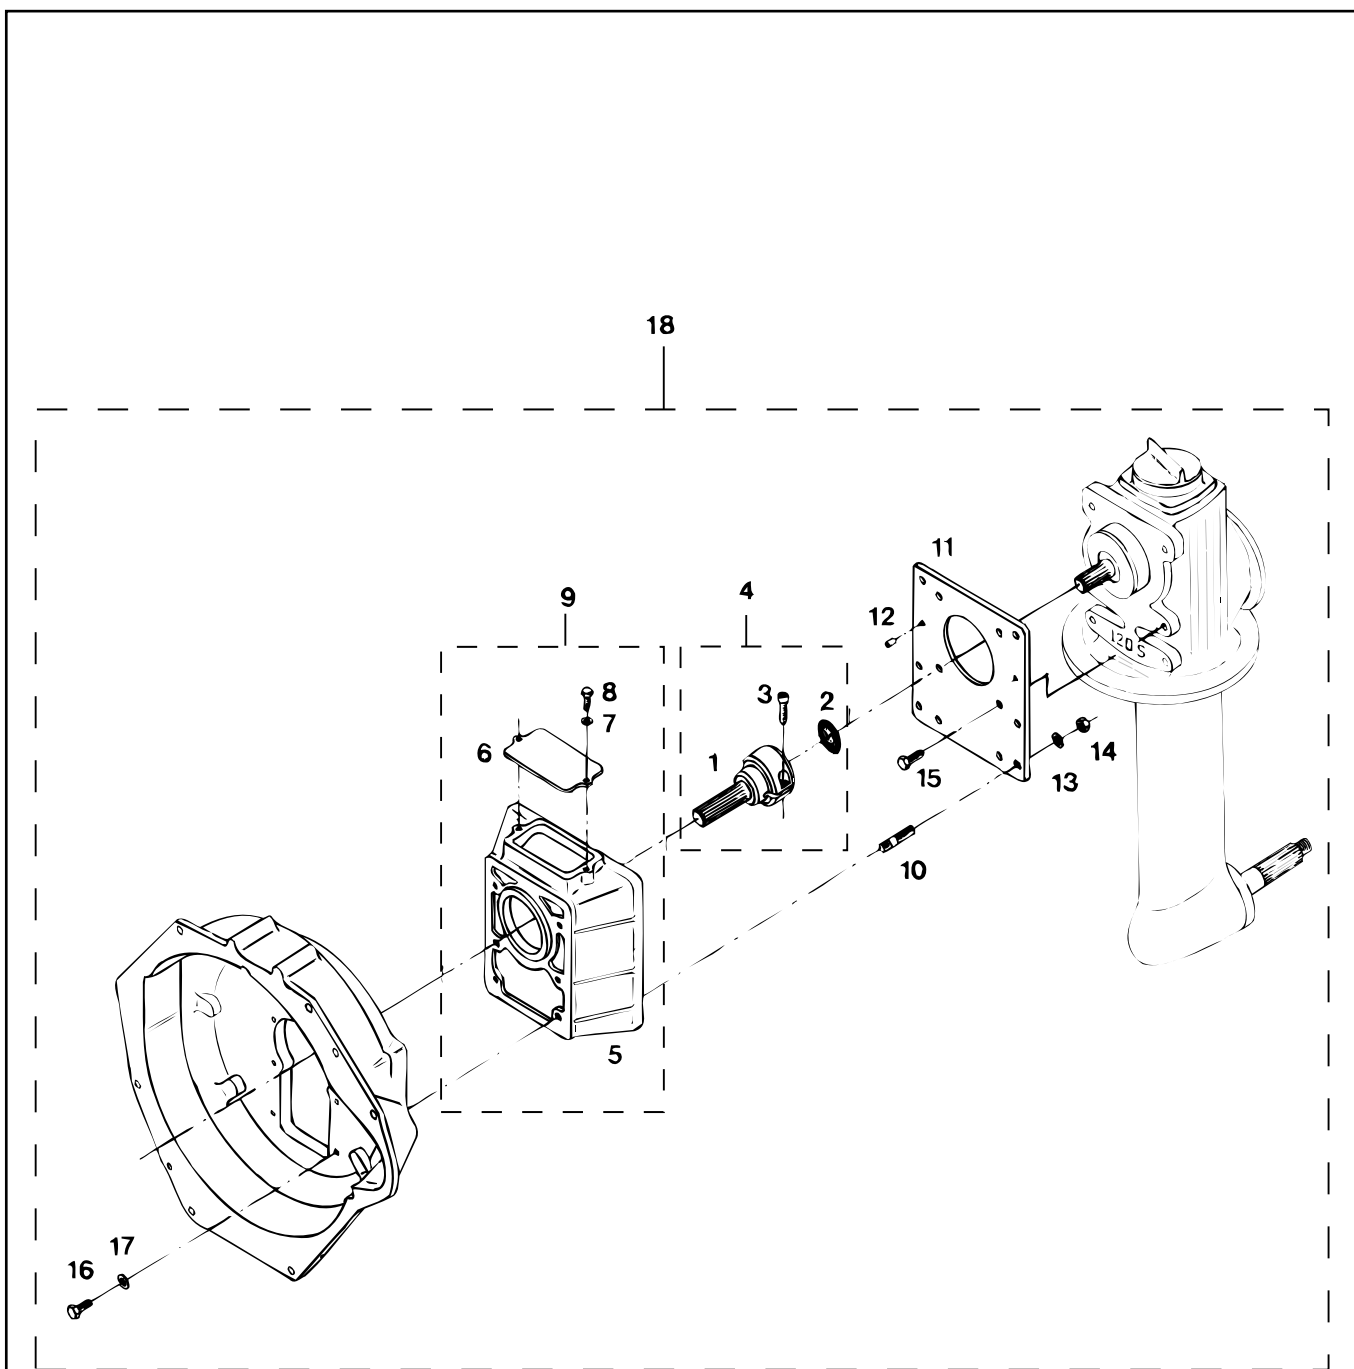

groep/ group	blz./ page	type	omschrijving/description	datum/date
10	2	120S	Verloopset saildrive Adaptor kit saildrive	3.1.00