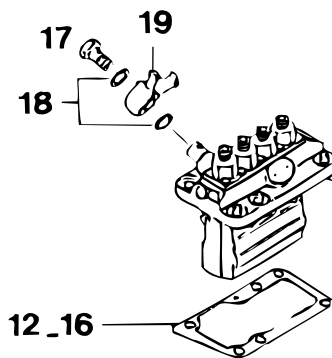

groep/ group	blz./ page	type	omschrijving/description	datum/date
6	2	M4.15 M4.17	Brandstofleidingen Fuel pipes	3.1.00