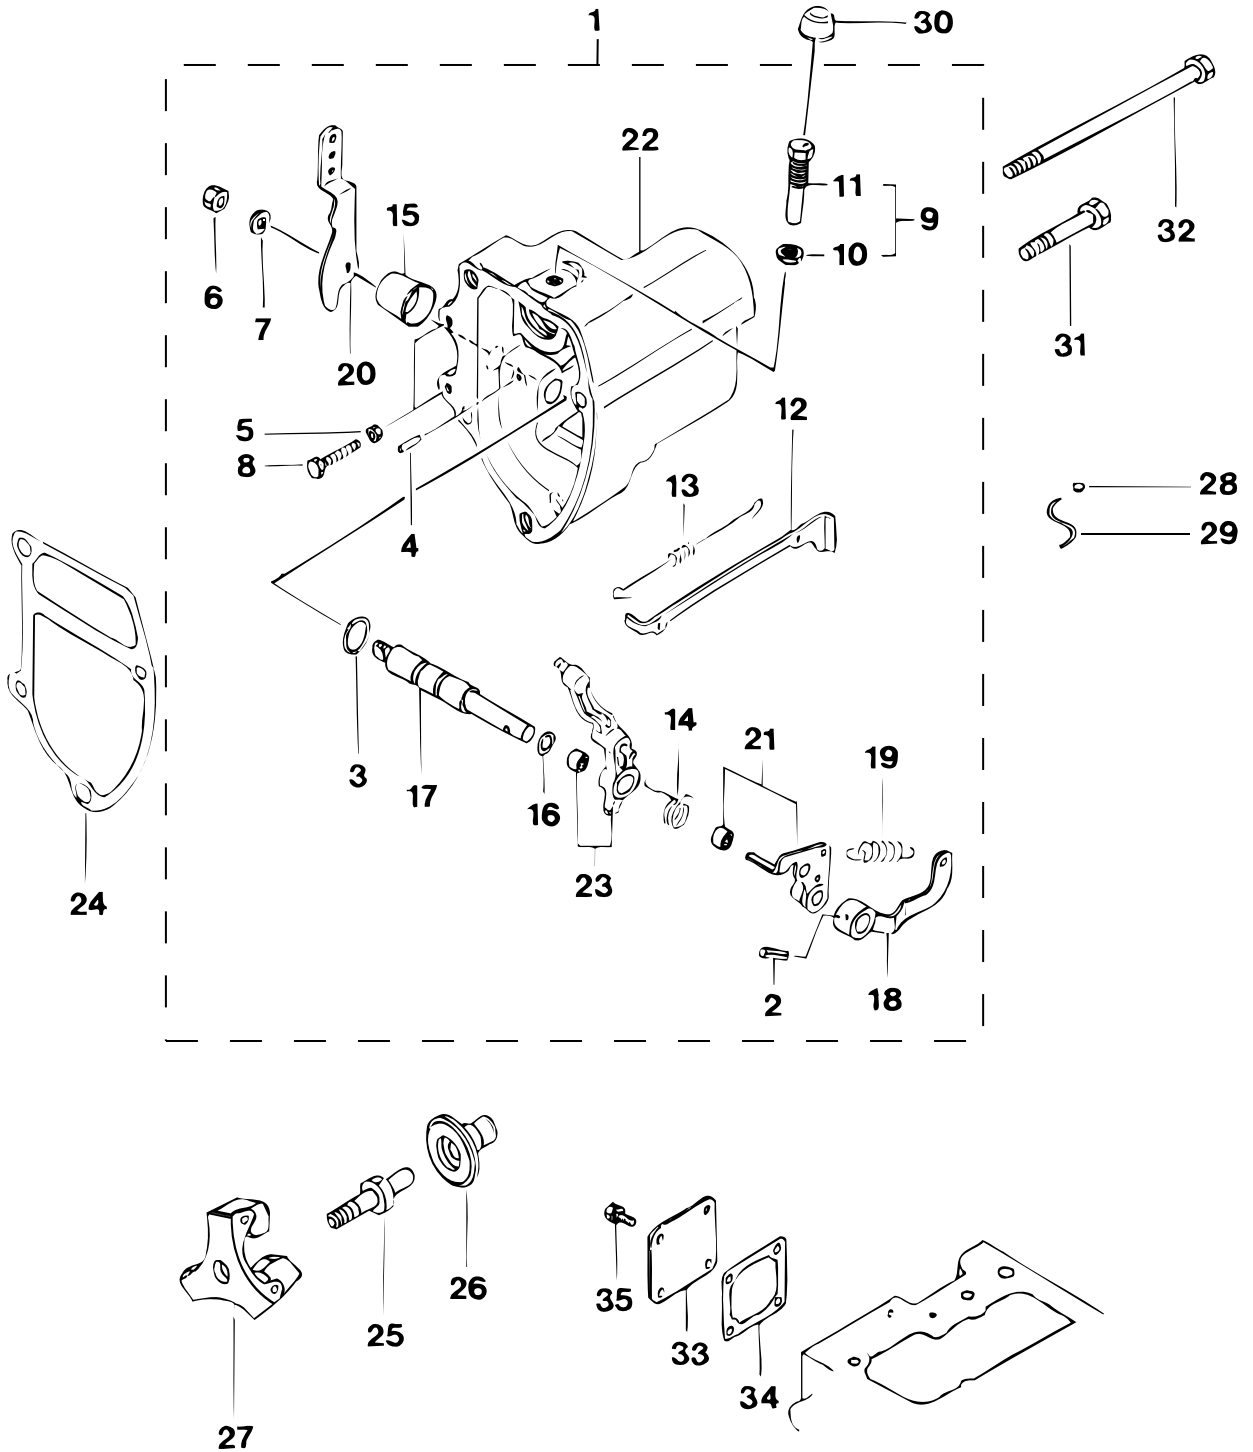

groep/ group	blz./ page	type	omschrijving/description	datum/date
6	1	M4.15 M4.17	Regulateur Regulator	3.1.00