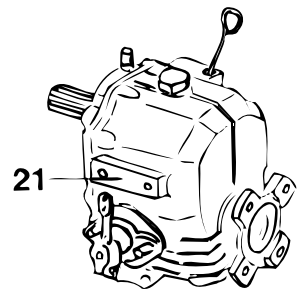

groep/ group	blz./ page	type	omschrijving/description	datum/date
5	1	M4.15 M4.17	Vlieg wielhuis Flywheel housing	3.1.00