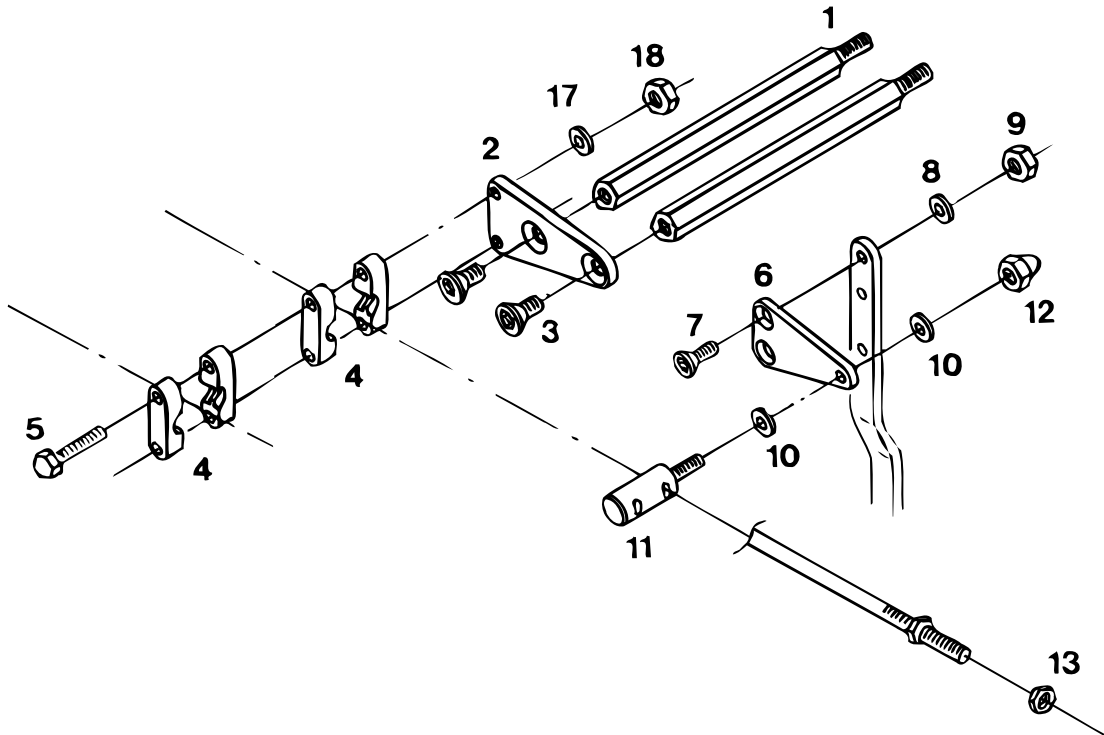

groep/ group	blz./ page	type	omschrijving/description	datum/date
4	5	M4.15 M4.17	Bediening Controls	3.3.00