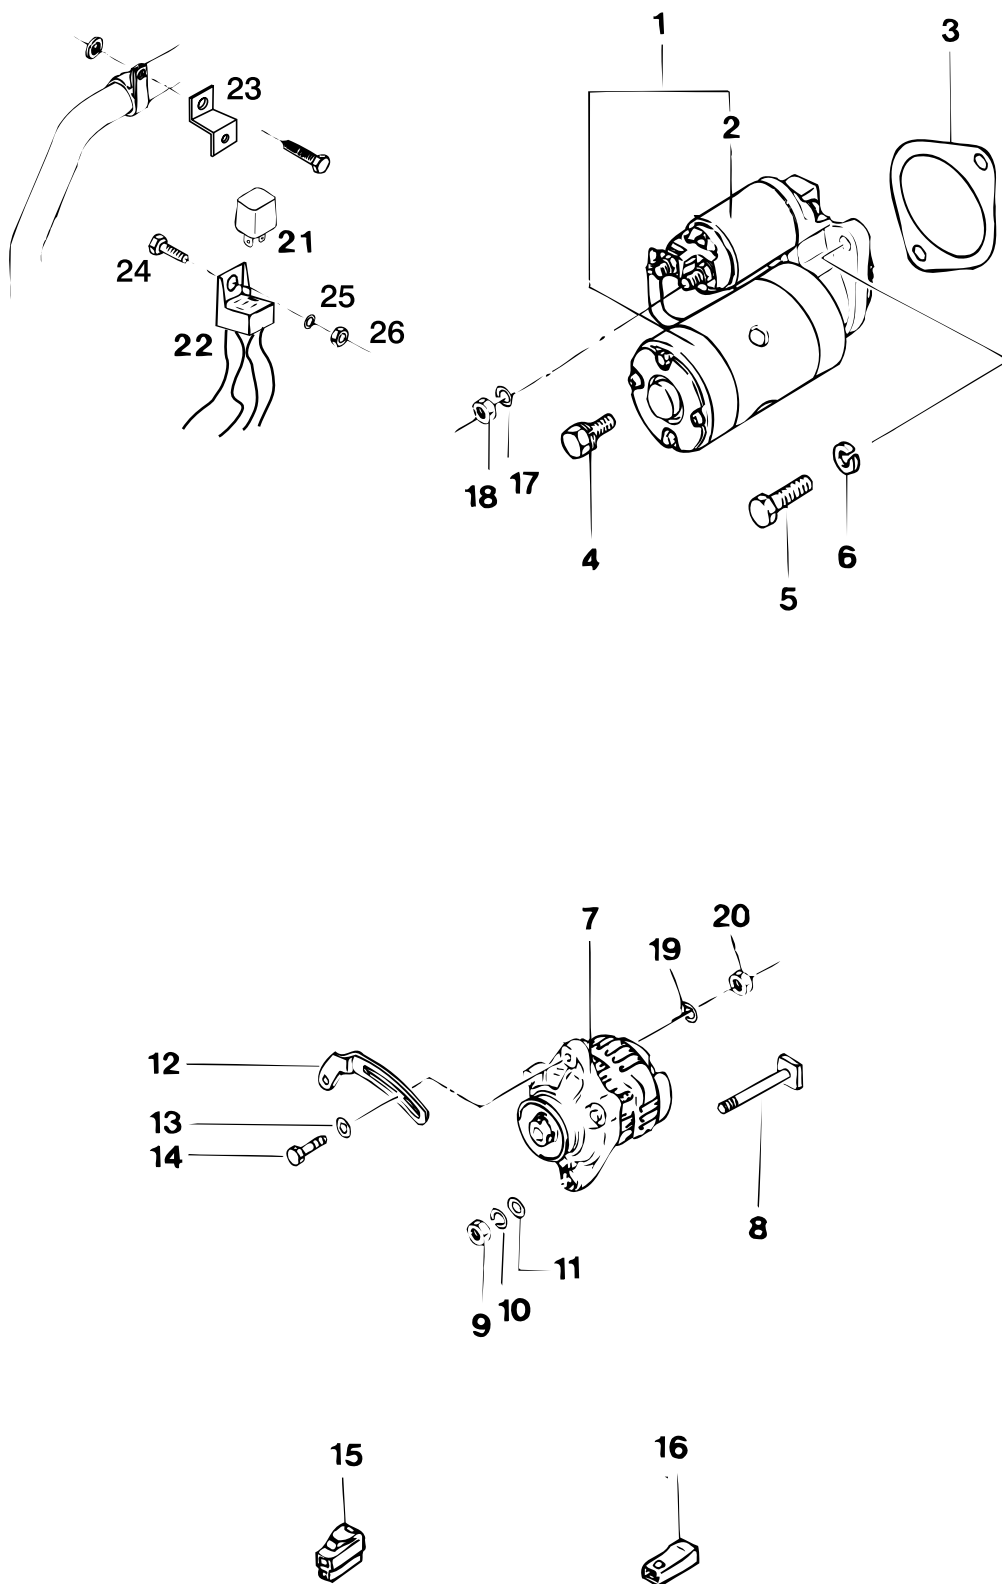

groep/ group	blz./ page	type	omschrijving/description	datum/date
4	1	M4.15 M4.17	Startmotor + dynamo Starter motor + alternator	3.3.00