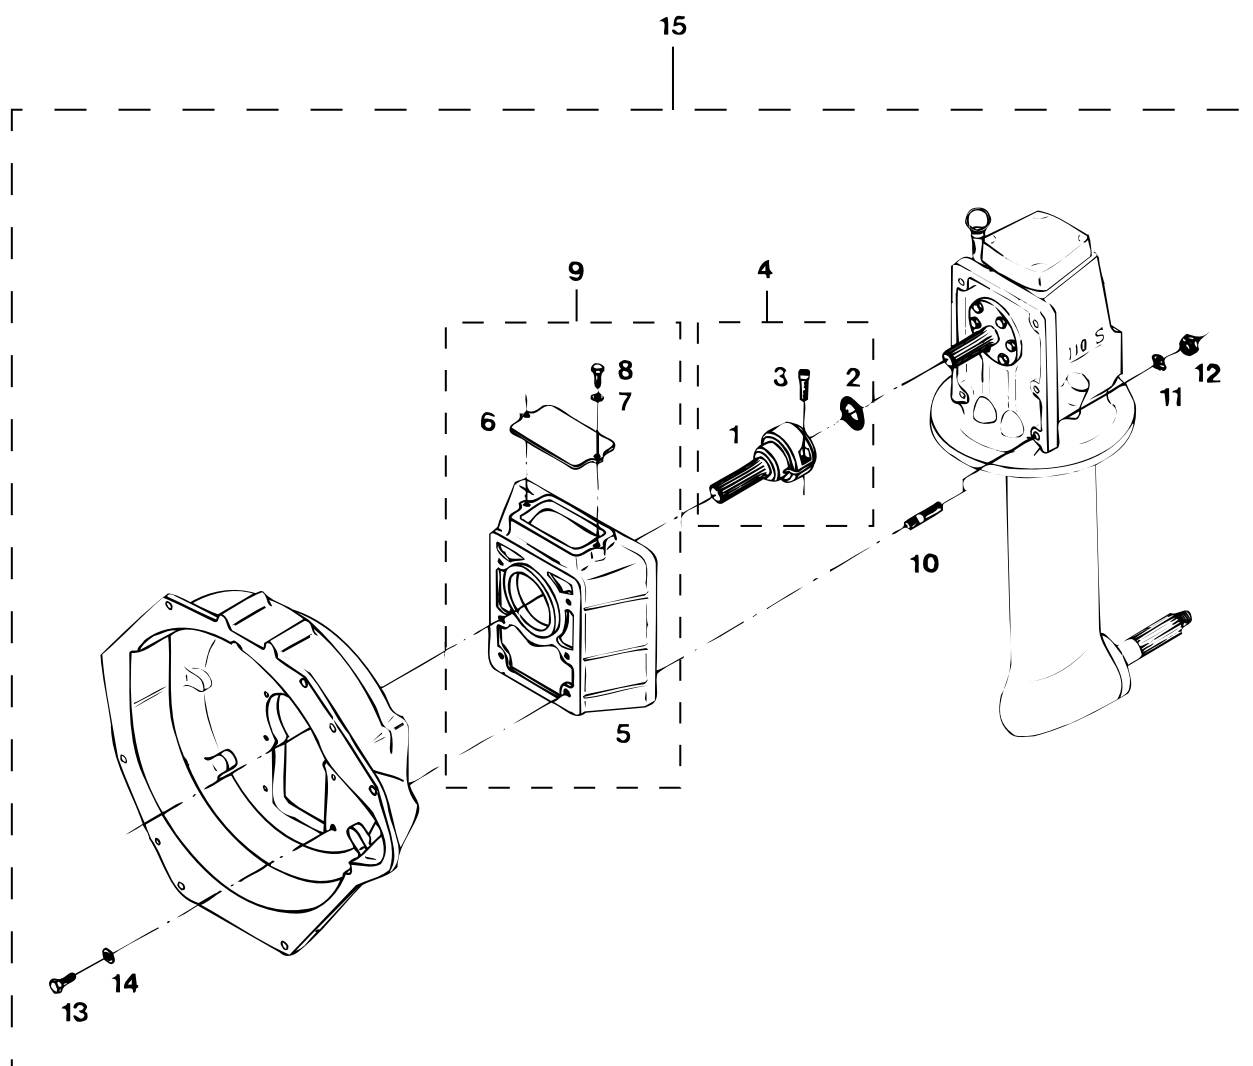

groep/ group	blz./ page	type	omschrijving/description	datum/date
10	1	110S	Verloopset saildrive Adaptor kit saildrive	3.1.00