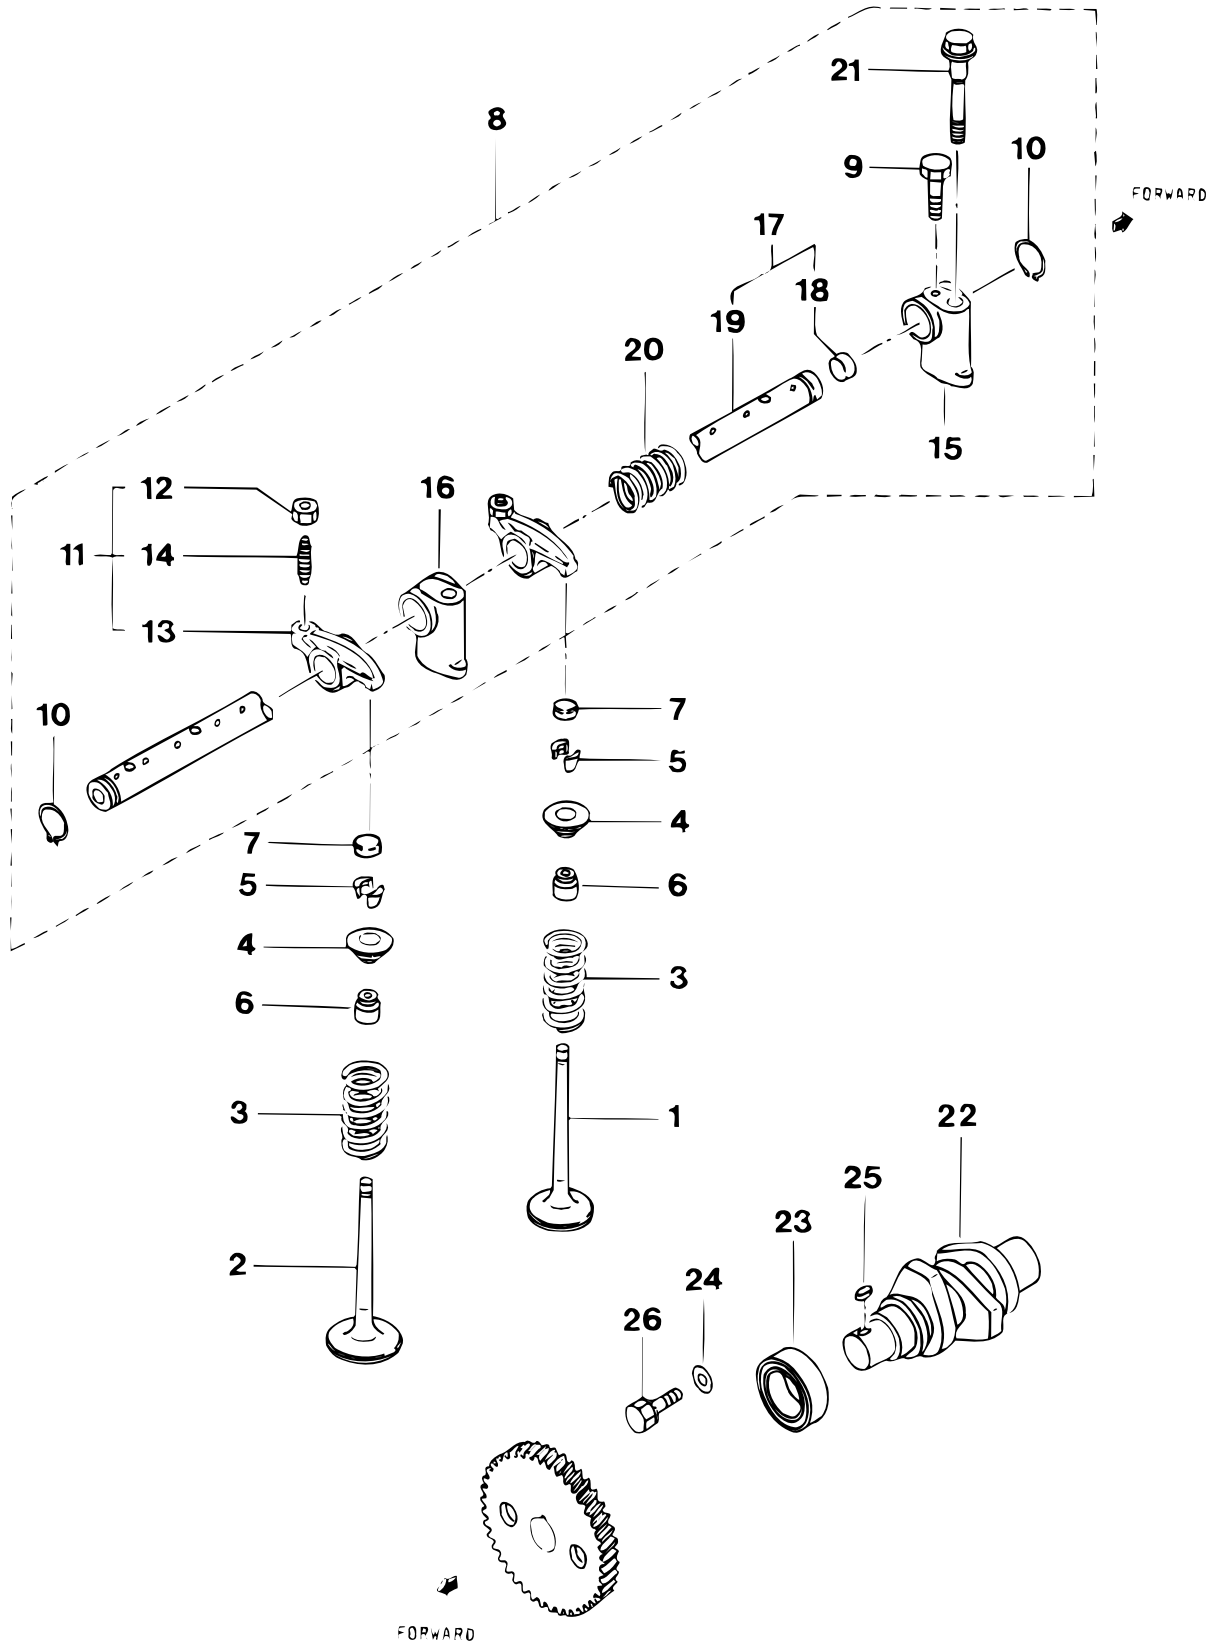

groep/ group	blz./ page	type	omschrijving/description	datum/date
2	3	M4.15 M4.17	Kleppen Valves	3.1.00