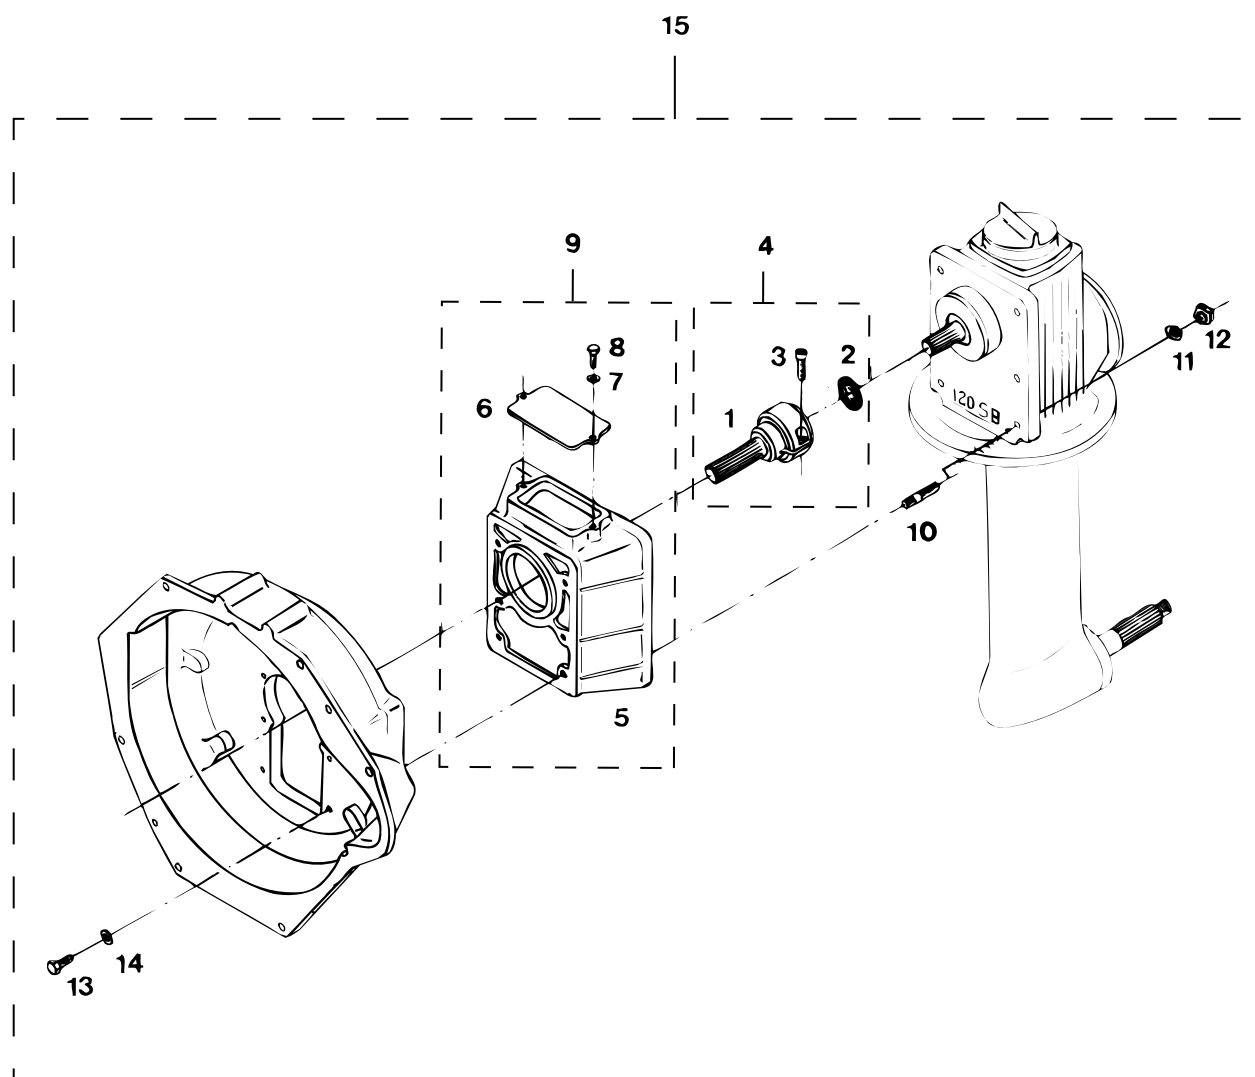

groep/ group	blz./ page	type	omschrijving/description	datum/date
10	3	120SB	Verloopset saildrive Adaptor kit saildrive	3.1.00