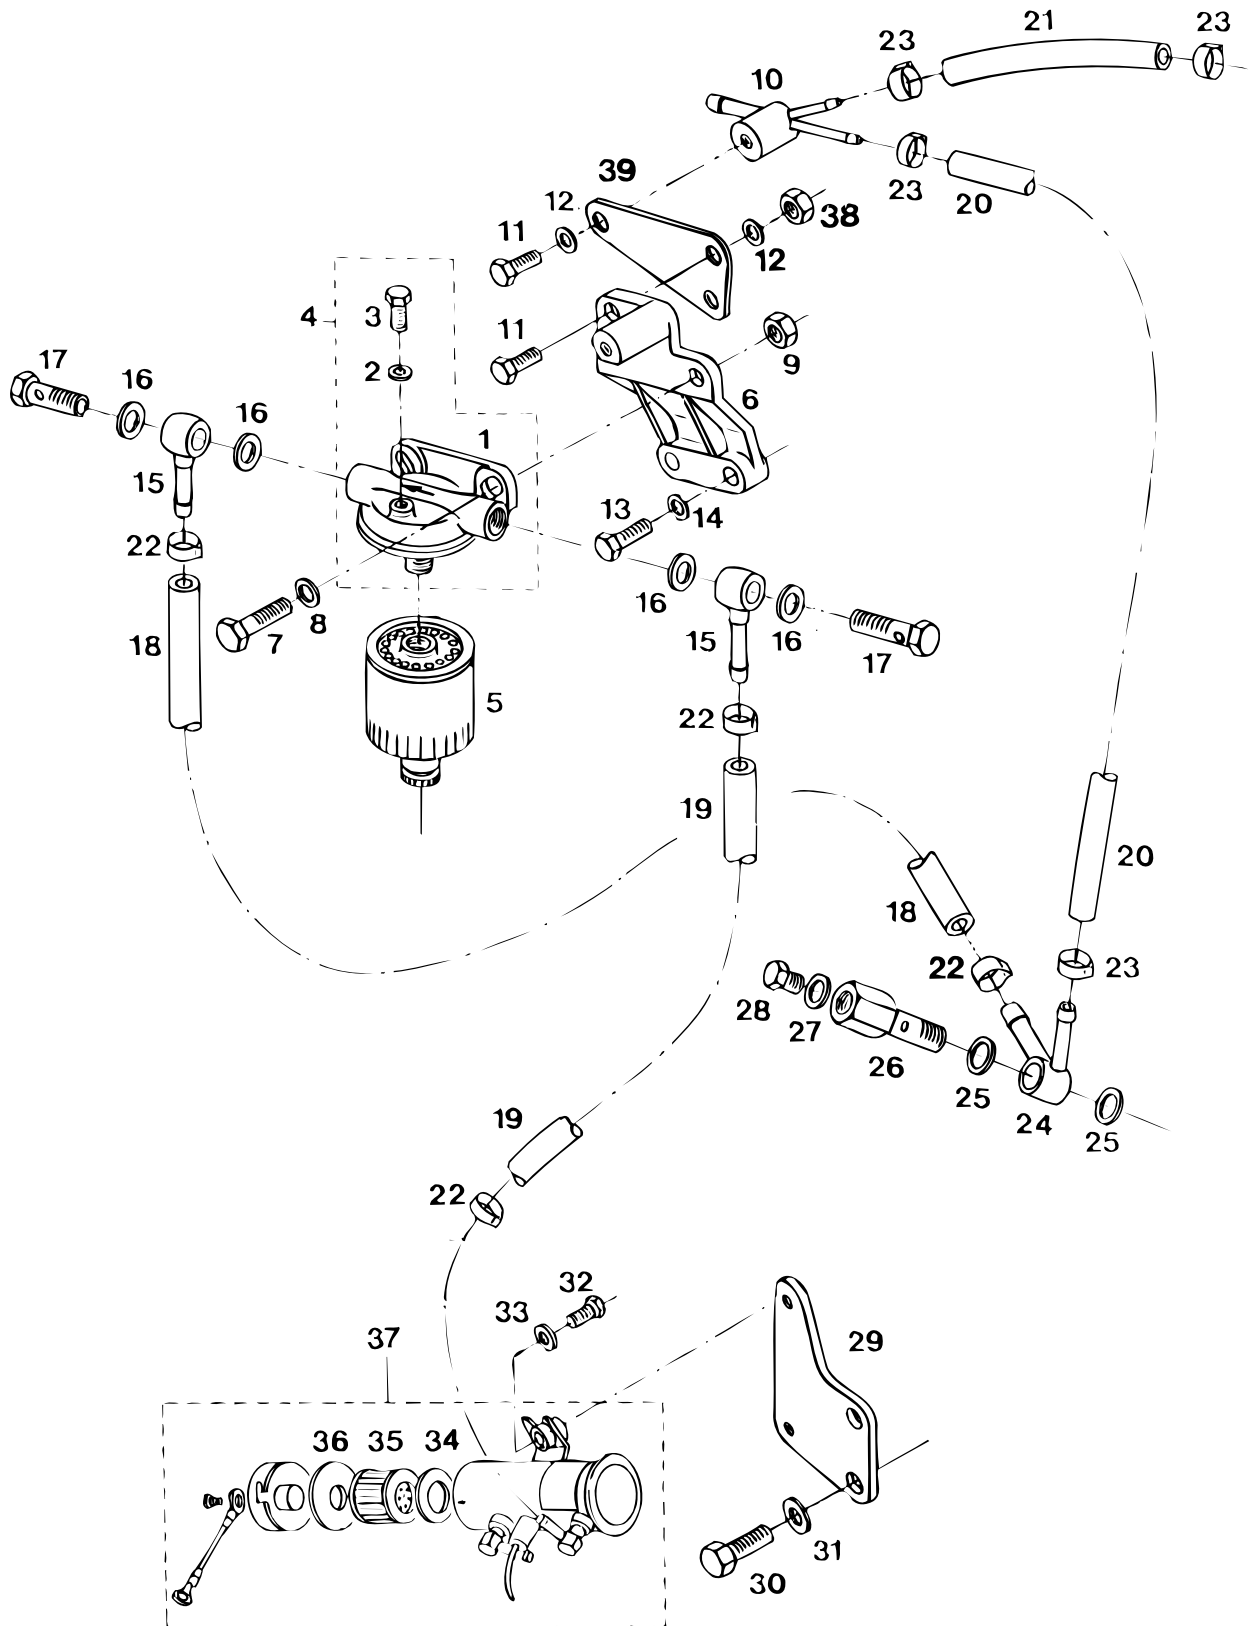

groep/ group	blz./ page	type	omschrijving/description	datum/date
6	5	M4.15 M4.17	Brandstoffilter Fuel filter	2.6.00