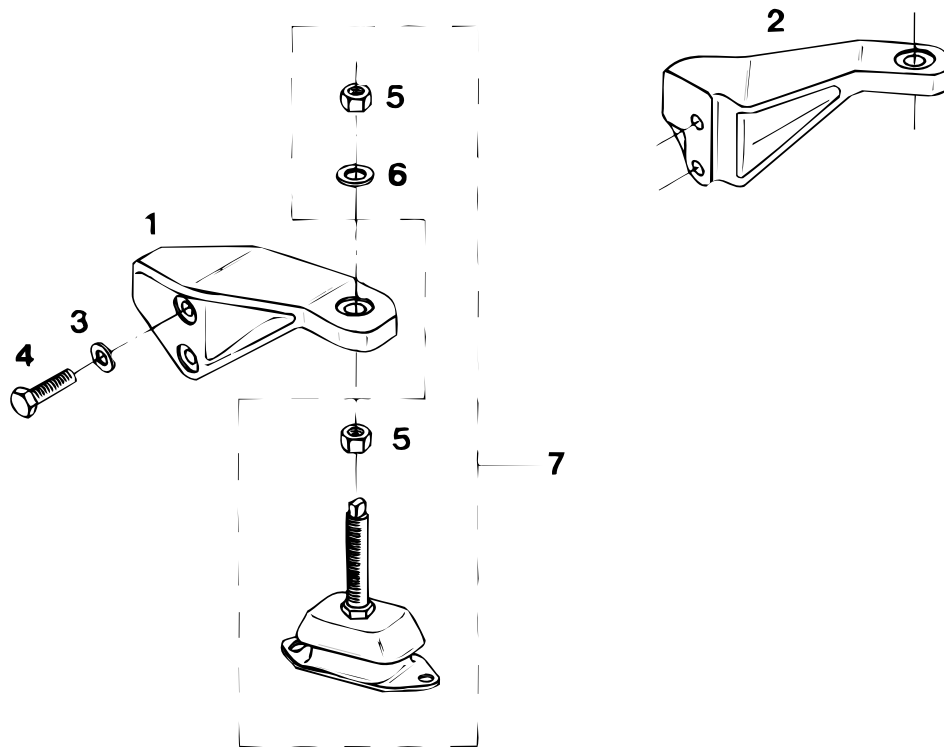

groep/ group	blz./ page	type	omschrijving/description	datum/date
2	10	M4.15 M4.17	Motorsteunen Engine supports	3.1.00