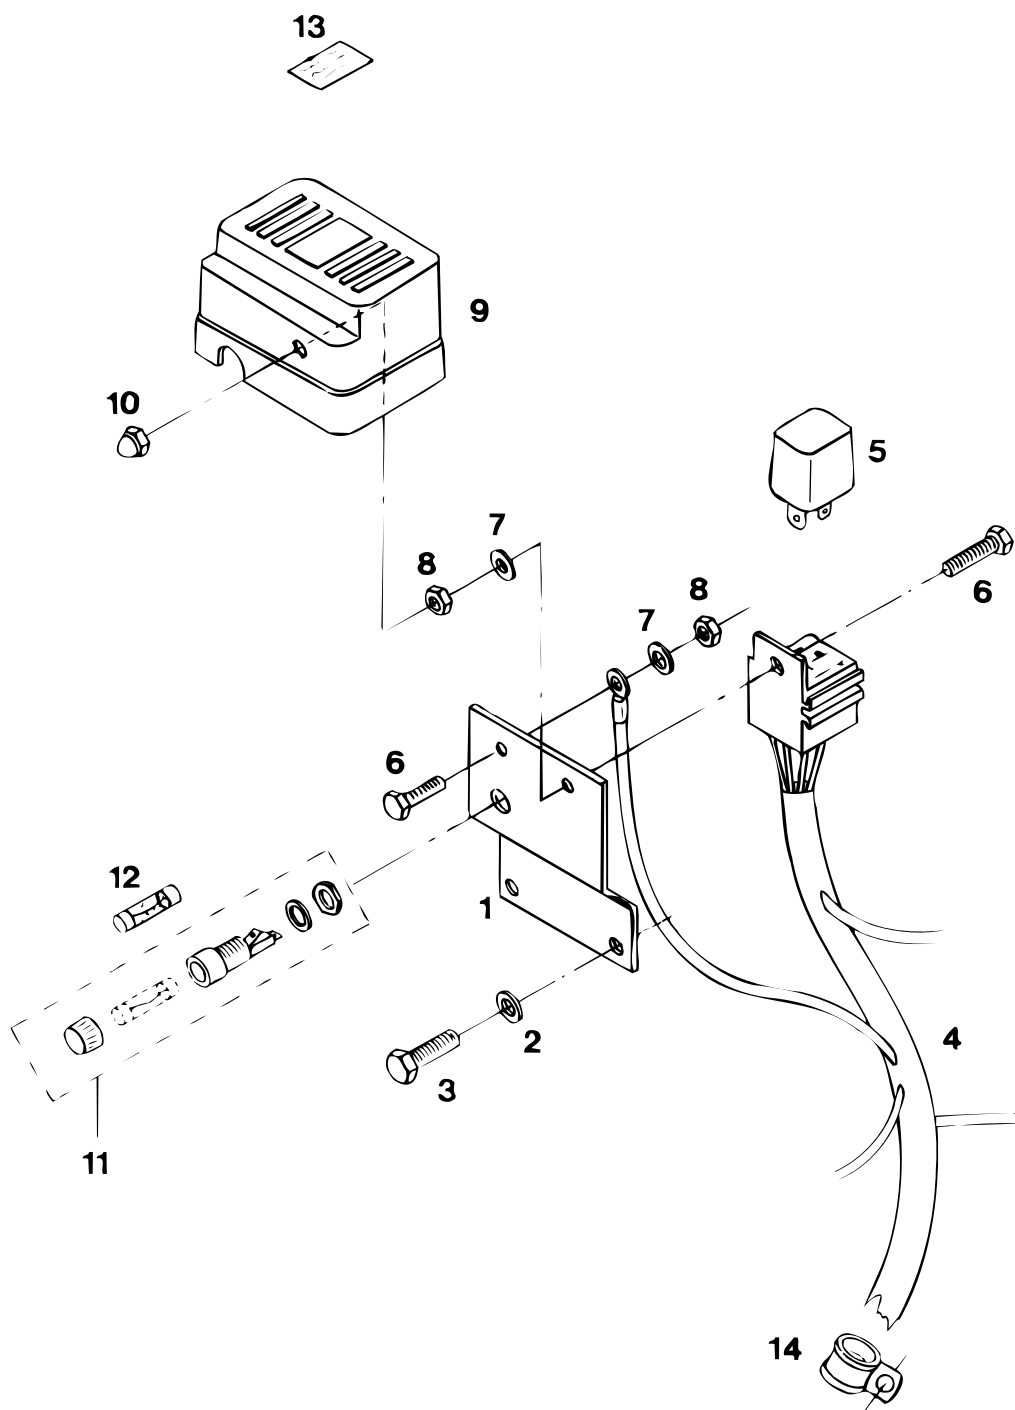

groep/ group	blz./ page	type	omschrijving/description	datum/date
4	3	M4.15 M4.17	Bedradingskast Terminal box	2.6.00