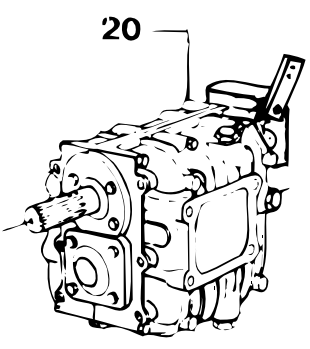

groep/ group	blz./ page	type	omschrijving/description	datum/date
5	1	M4.15 M4.17	Vlieg wielhuis Flywheel housing	3.1.00