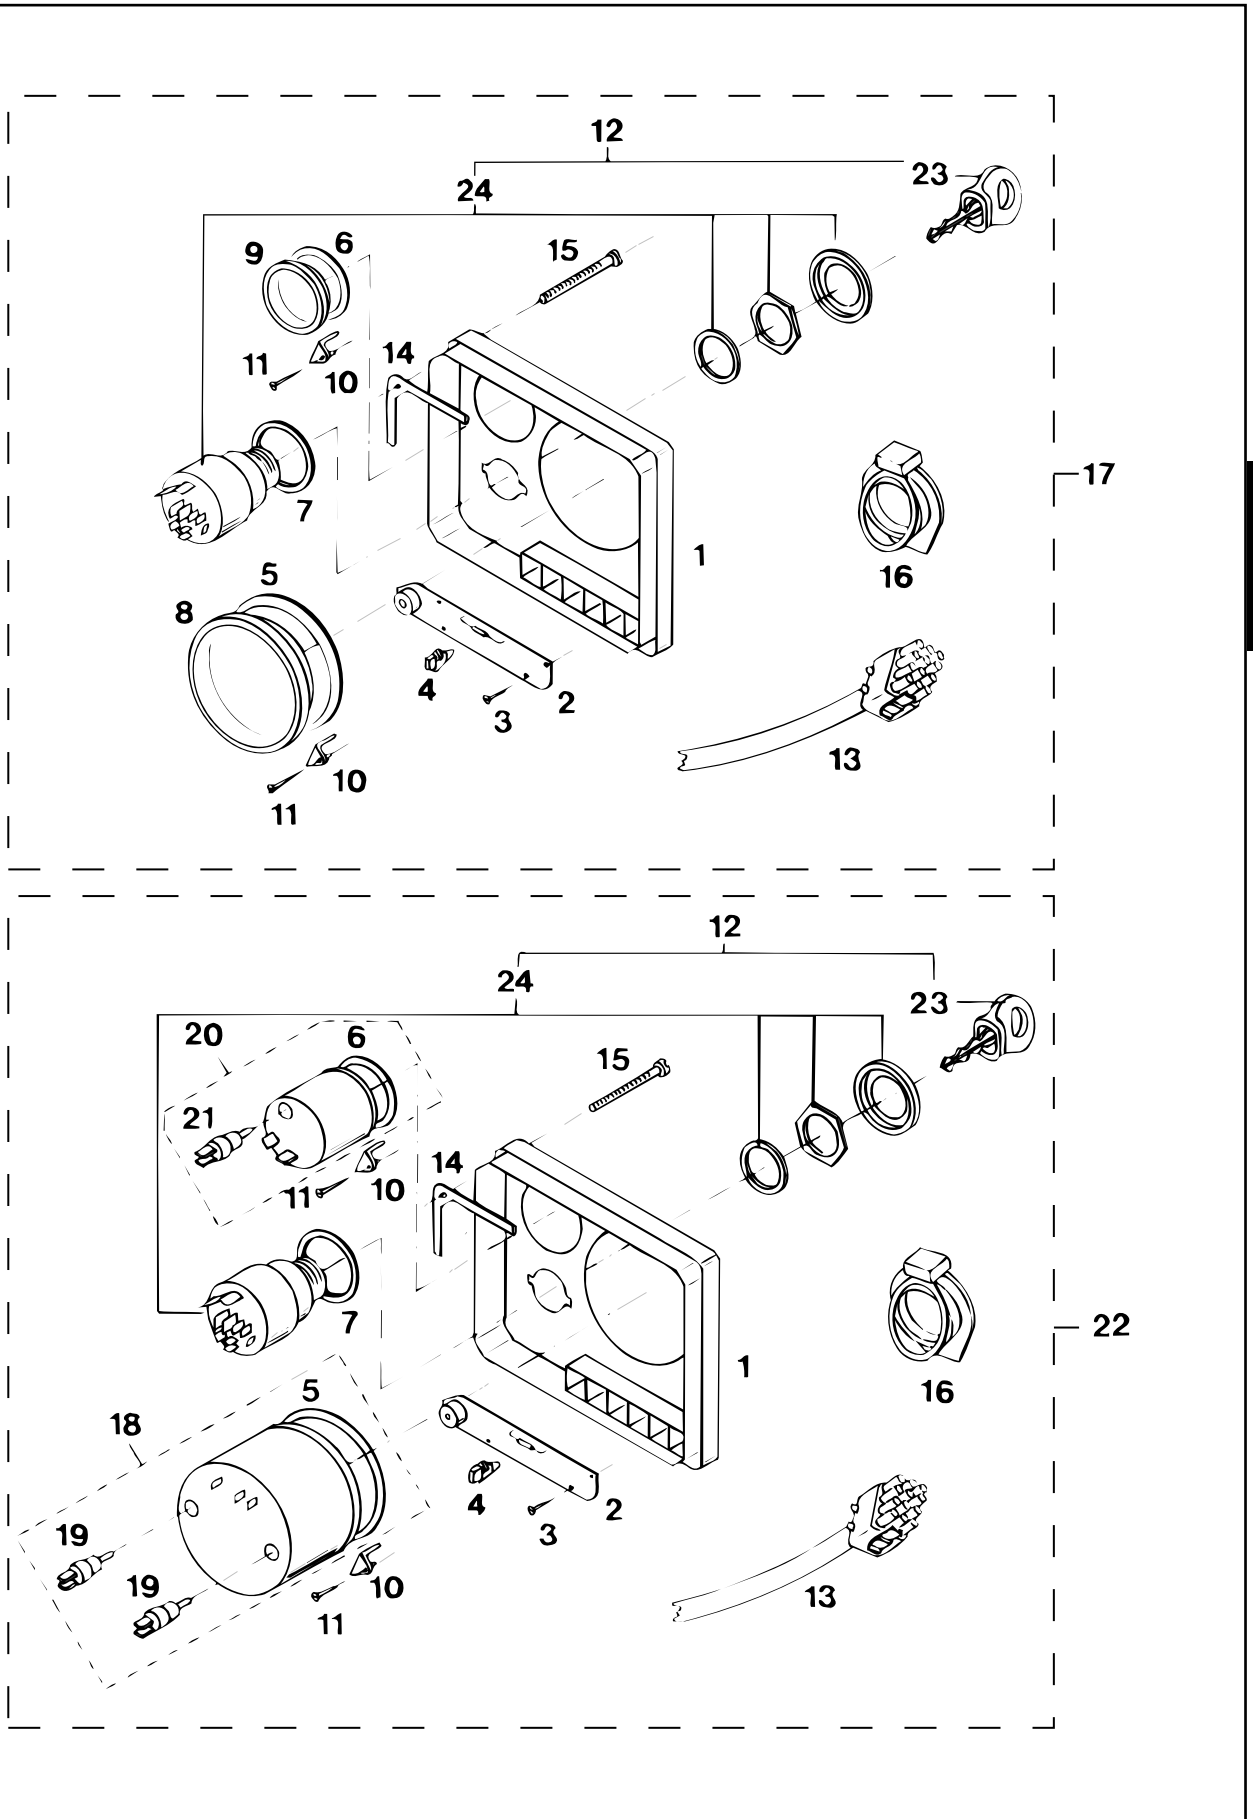

groep/ group	blz./ page	type	omschrijving/description	datum/date
4	4	M4.15 M4.17	Instrumenten paneel Instrument panel	3.1.00

4