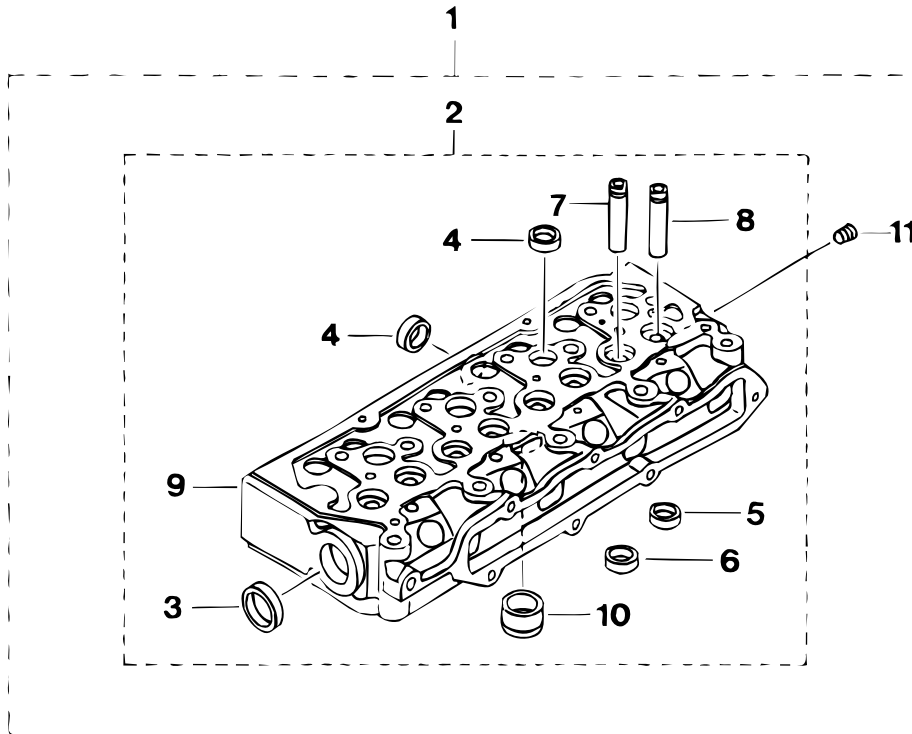

groep/ group	blz./ page	type	omschrijving/description	datum/date
2	4	M4.15 M4.17	Cilinderkop Cylinder head	3.1.00