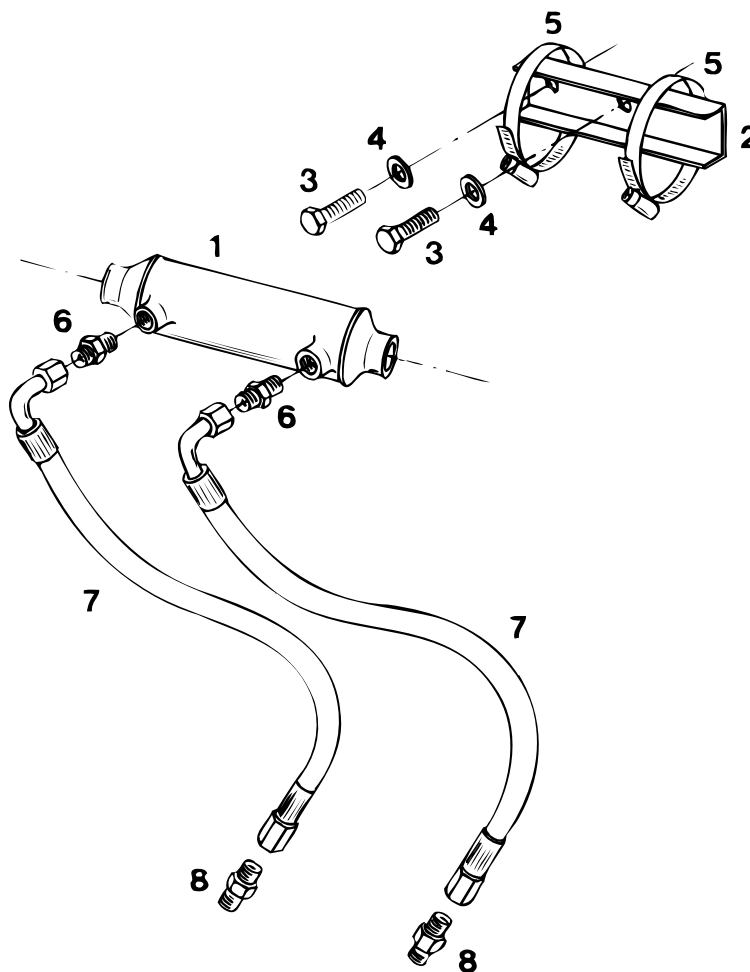

groep/ group	blz./ page	type	omschrijving/description	datum/date
5	2	M4.15 M4.17	Oliekoeler keerkoppeling Oil cooler gearbox	3.1.00